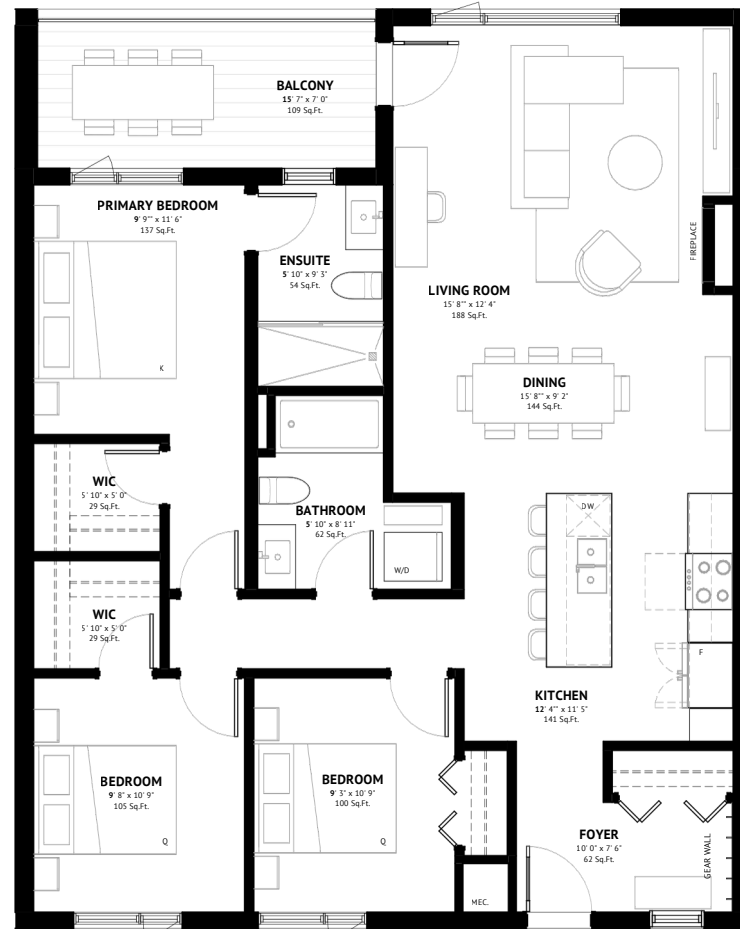

UNIT 14

3 Bed | 2 Bathroom

1193 SQ.FT

Mountain views

Open air spa retreat

Underground parking

Welcome lounge

Bike storage & gear wall

Garden courtyard