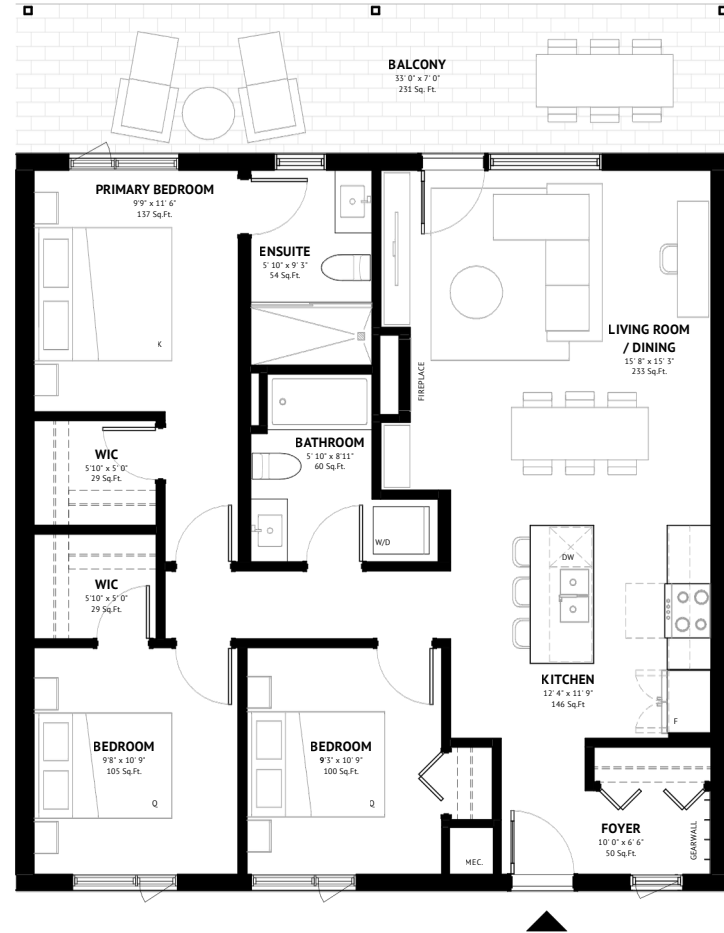

UNIT 7

3 Bed | 2 Bathroom
1078 SQ.FT

Mountain views

Open air spa retreat

Underground parking

Welcome lounge

Bike storage & gear wall

Garden courtyard