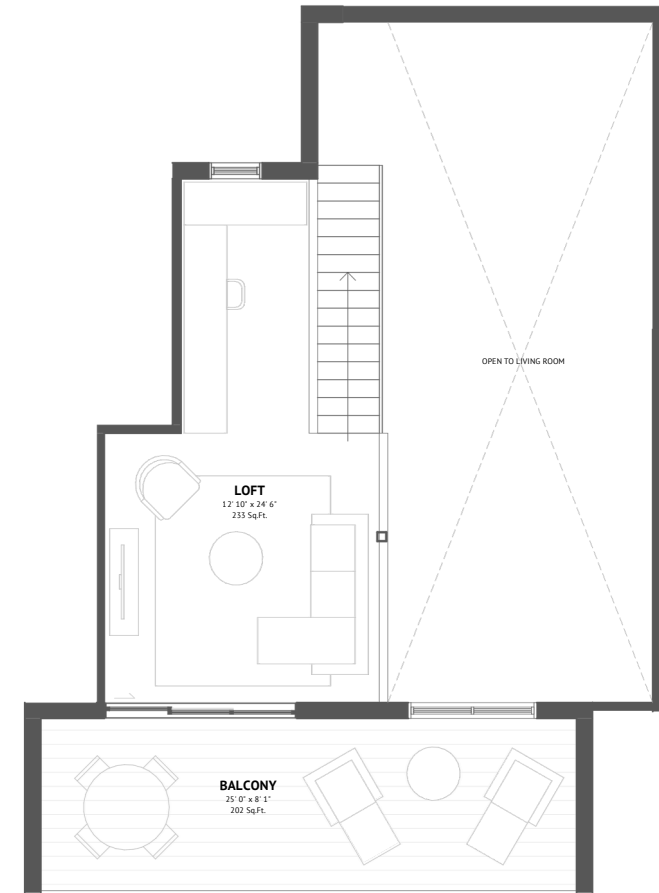

Open air spa retreat

Underground parking

Welcome lounge

Bike storage & gear wall

Garden courtyard

LEVEL 3 | 1193 Sq.Ft.

LOFT LEVEL | 243 Sq.Ft.

UNIT 35