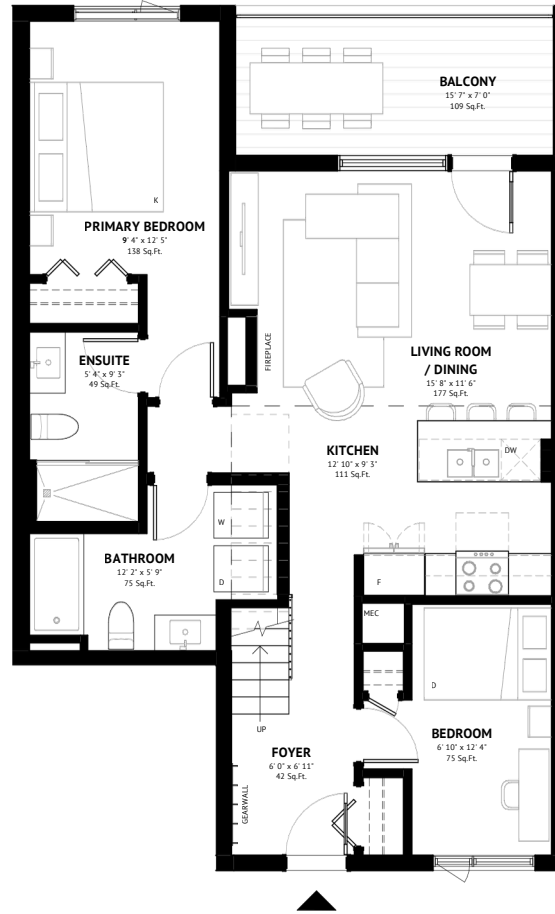

UNIT 32

3 Bed | 2 Bathroom | Loft
994 SQ.FT

Mountain views

Open air spa retreat

Underground parking

Welcome lounge

Bike storage & gear wall

Garden courtyard

LEVEL 3 | 827 Sq.Ft.