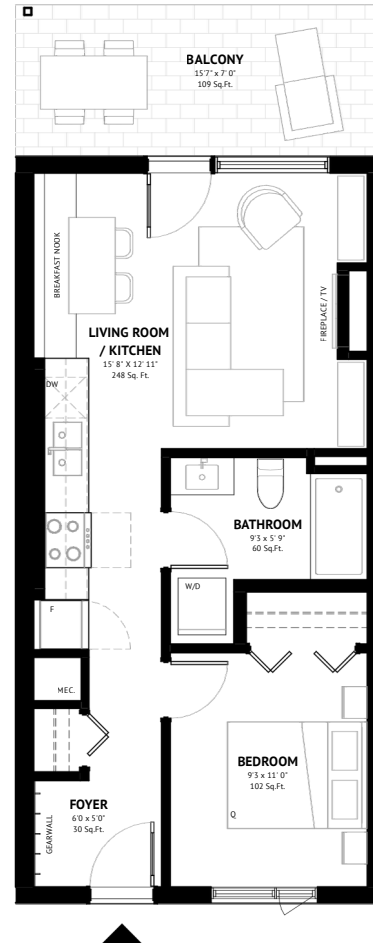

UNIT 23

1 Bed | 1 Bathroom

525 SQ.FT

Mountain views

Open air spa retreat

Underground parking

Welcome lounge

Bike storage & gear wall

Garden courtyard