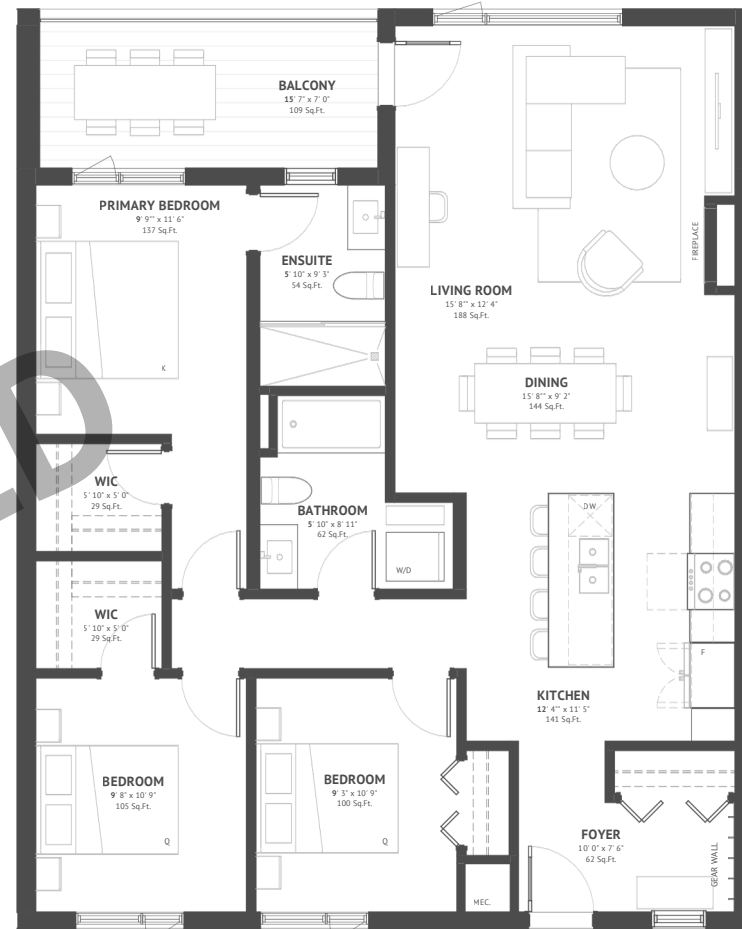

UNIT 22

3 Bed | 2 Bathroom

1193 SQ.FT

Mountain views

Open air spa retreat

Underground parking

Welcome lounge

Bike storage & gear wall

Garden courtyard

SOLD