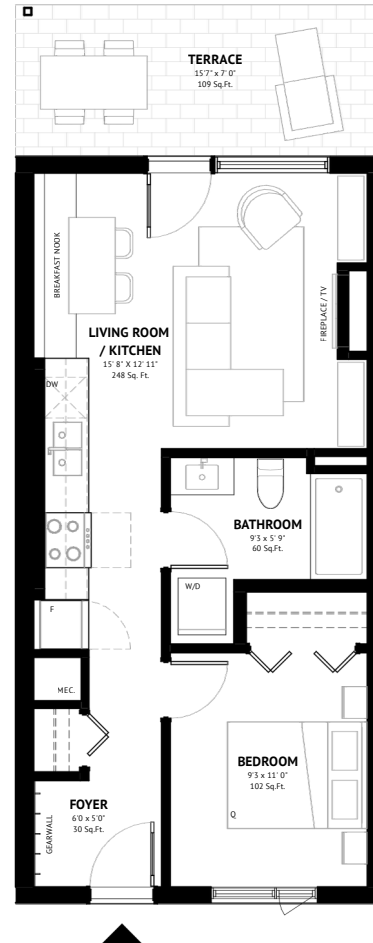

UNIT 15

1 Bed | 1 Bathroom

525 SQ.FT

Mountain views

Open air spa retreat

Underground parking

Welcome lounge

Bike storage & gear wall

Garden courtyard