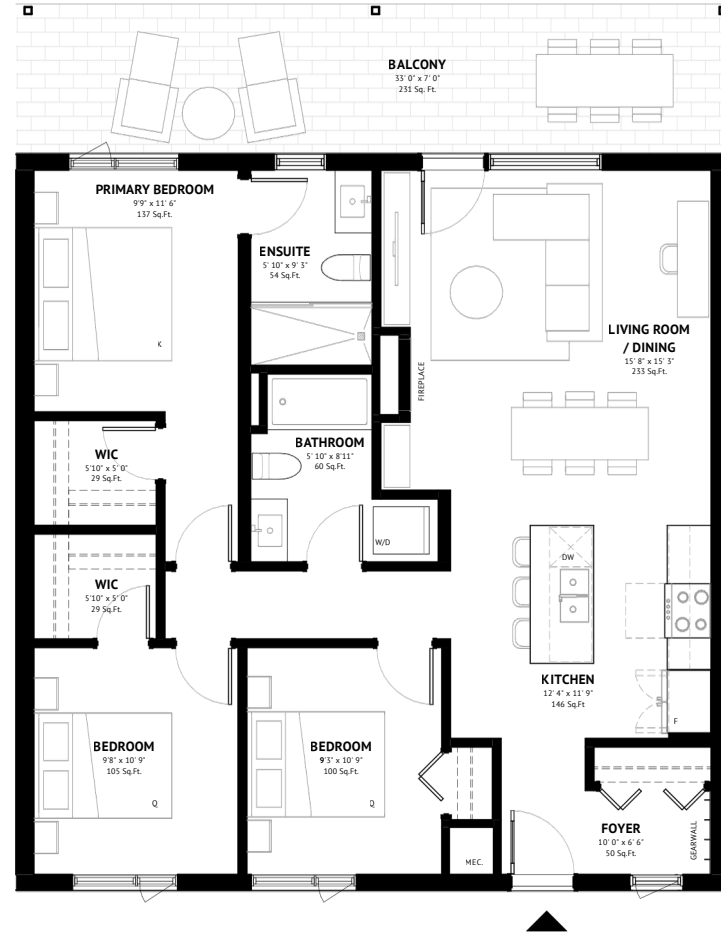

UNIT 1

3 Bed | 2 Bathroom
1078 SQ.FT

Mountain views

Open air spa retreat

Underground parking

Welcome lounge

Bike storage & gear wall

Garden courtyard