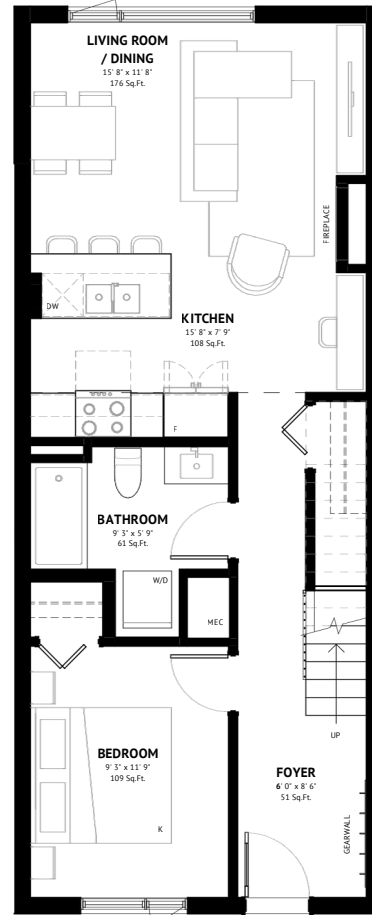

UNIT 27

2 Bed | 1 Bathroom | Loft
800 SQ.FT

Mountain views

Open air spa retreat

Underground parking

Welcome lounge

Bike storage & gear wall

Garden courtyard

LEVEL 3 | 640 Sq.Ft.