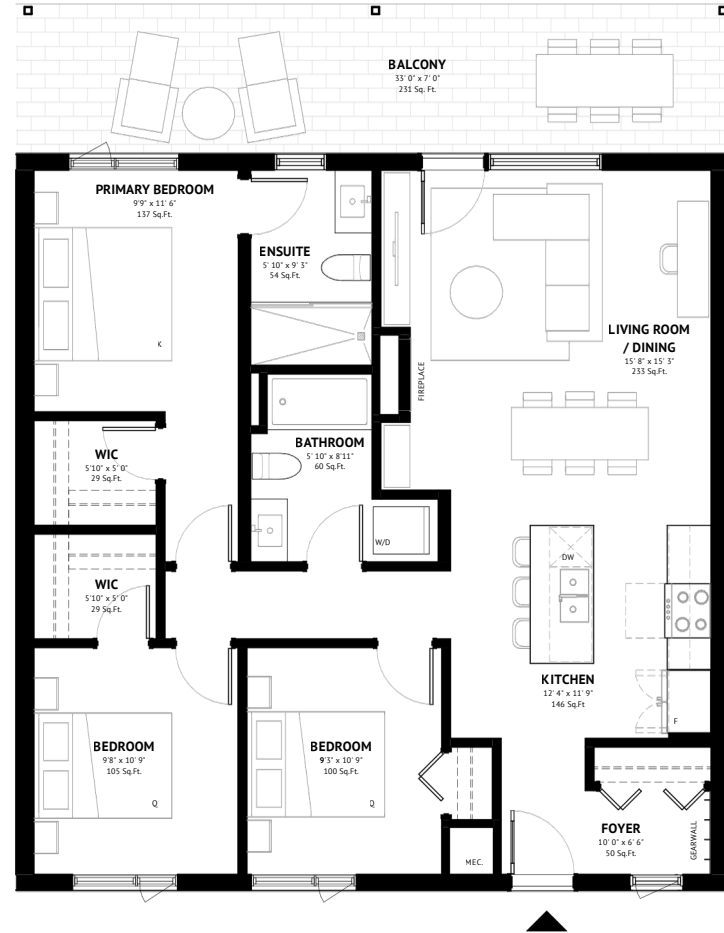

UNIT 8

3 Bed | 2 Bathroom
1078 SQ.FT

Mountain views

Open air spa retreat

Underground parking

Welcome lounge

Bike storage & gear wall

Garden courtyard