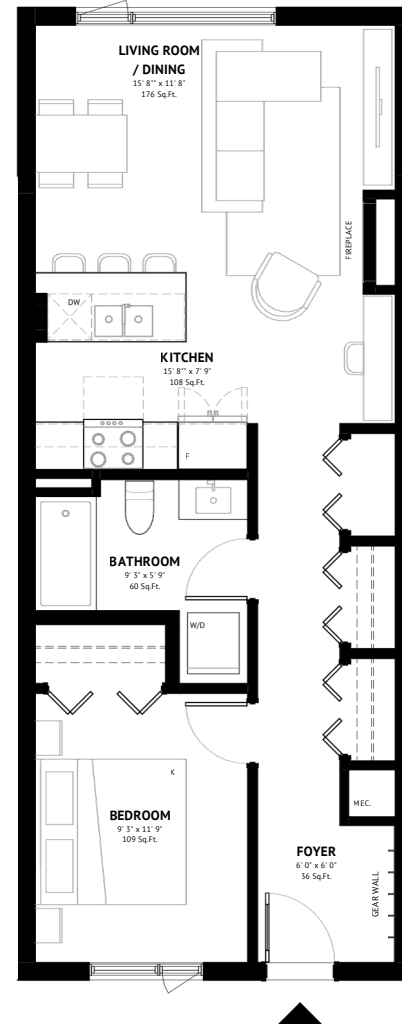

1 Bed | 1 Bathroom

640 SQ.FT

Mountain views

Open air spa retreat

Underground parking

Welcome lounge

Bike storage & gear wall

Garden courtyard