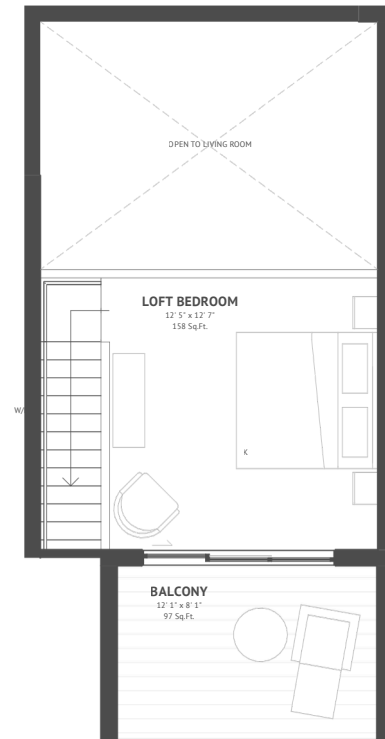

UNIT 36

1 Bed | 1 Bathroom | Loft
692 SQ.FT

Mountain views

Open air spa retreat

Underground parking

Welcome lounge

Bike storage & gear wall

Garden courtyard

SOLD

NICHOL RD

LEVEL 3 | 525 Sq.Ft.

LOFT LEVEL | 167 Sq.Ft.