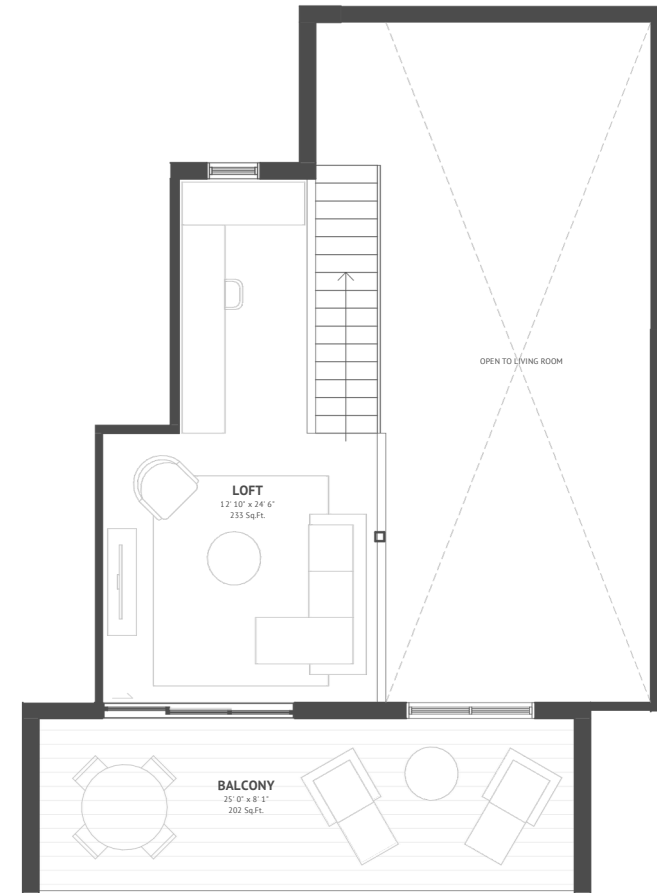

LOFT LEVEL | 243 Sq.Ft.