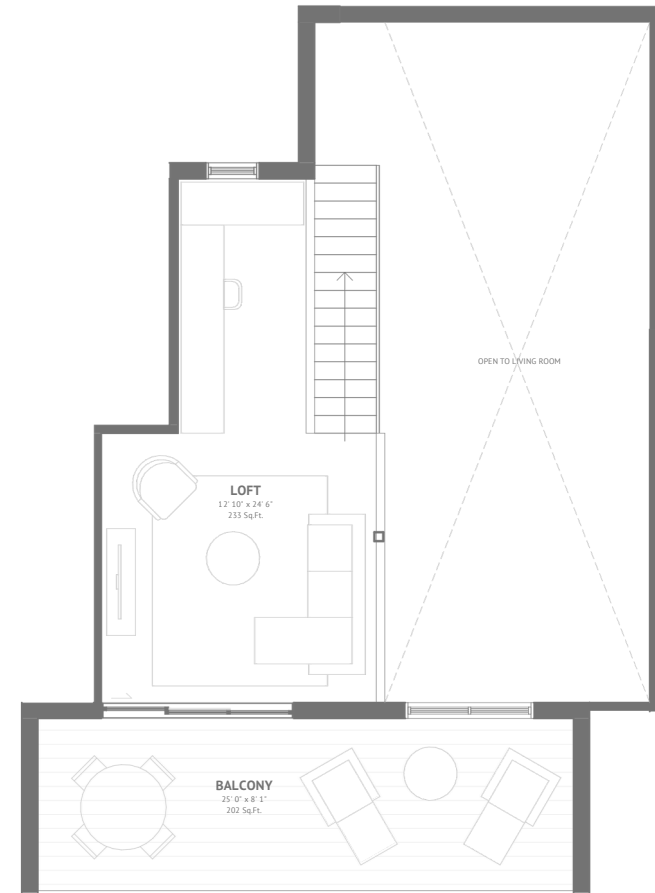

Bike storage & gear wall

Garden courtyard

UNIT 6

1 Bed | 1 Bathroom

525 SQ.FT

Mountain views

Open air spa retreat

Underground parking

Underground parking

Welcome lounge

Bike storage & gear wall

Garden courtyard

SOLO

LEVEL 3 | 1193 Sq.Ft.

LOFT LEVEL | 243 Sq.Ft.

NICHOL RD

BENCHLAND CRT

GOLF COURSE

UNIT 29

1 Bed | 1 Bathroom | Loft
692 SQ.FT

Mountain views

Open air spa retreat

Underground parking

Welcome lounge