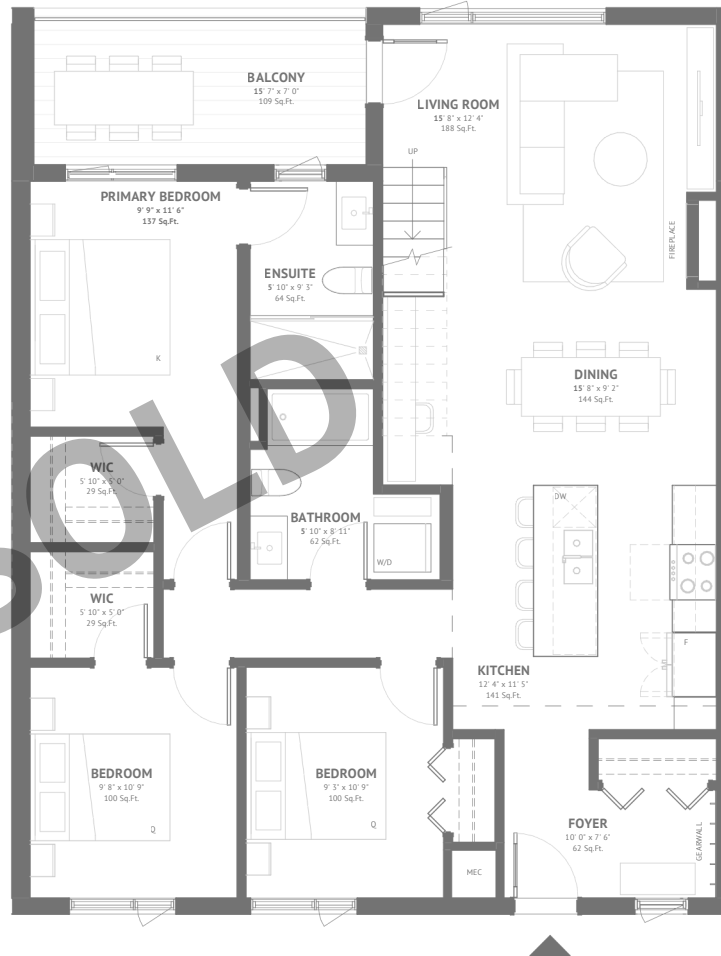

Underground parking

Welcome lounge

Bike storage & gear wall

Garden courtyard

SOLO

LEVEL 3 | 1193 Sq.Ft.

LOFT LEVEL | 243 Sq.Ft.

NICHOL RD

BENCHLAND CRT

GOLF COURSE

UNIT 29

1 Bed | 1 Bathroom | Loft
692 SQ.FT

Mountain views

Open air spa retreat

Underground parking

Welcome lounge