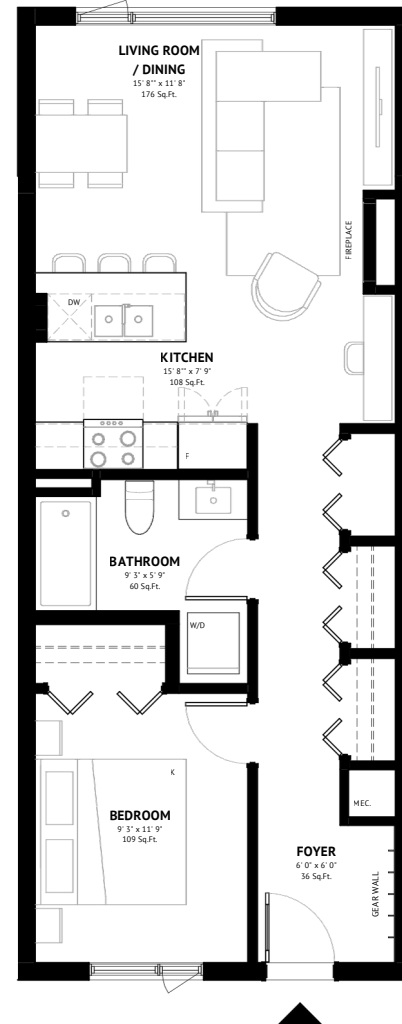

640 SQ.FT

Mountain views

Open air spa retreat

Underground parking

Welcome lounge

Bike storage & gear wall

Garden courtyard

UNIT 21