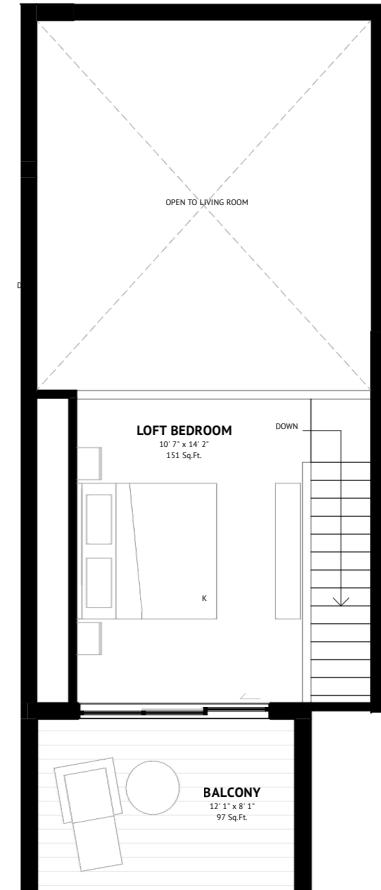

LOFT LEVEL | 160 Sq.Ft.