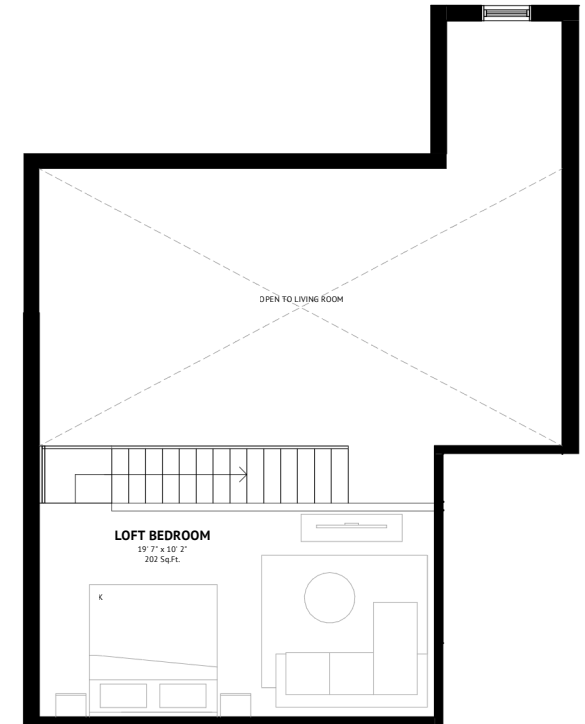

Open air spa retreat

Underground parking

Welcome lounge

Bike storage & gear wall

Garden courtyard

LEVEL 3 | 1007 Sq.Ft.

LOFT LEVEL | 208 Sq.Ft.

NICHOL RD