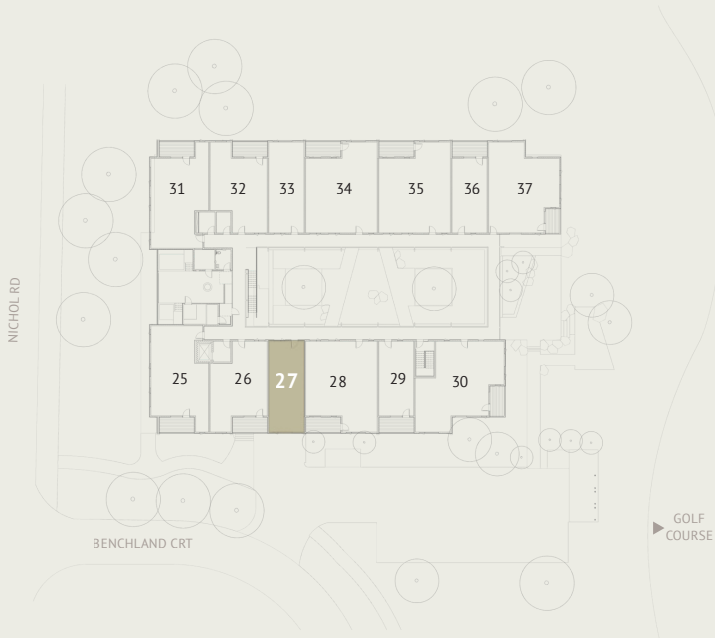

UNIT 27

2 Bed | 1 Bathroom | Loft
800 SQ.FT

Mountain views

Open air spa retreat

Underground parking

Welcome lounge

Bike storage & gear wall

Garden courtyard

LEVEL 3 | 640 Sq.Ft.