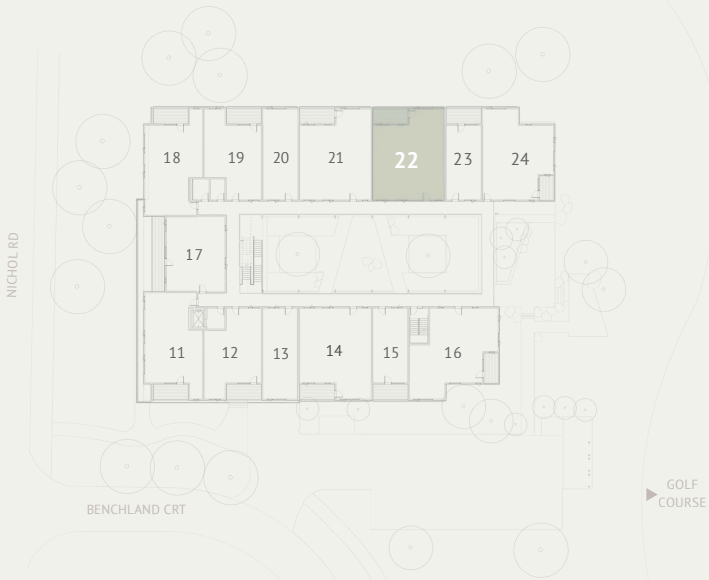

UNIT 22

3 Bed | 2 Bathroom

1193 SQ.FT

Mountain views

Open air spa retreat

Underground parking

Welcome lounge

Bike storage & gear wall

Garden courtyard

SOLD