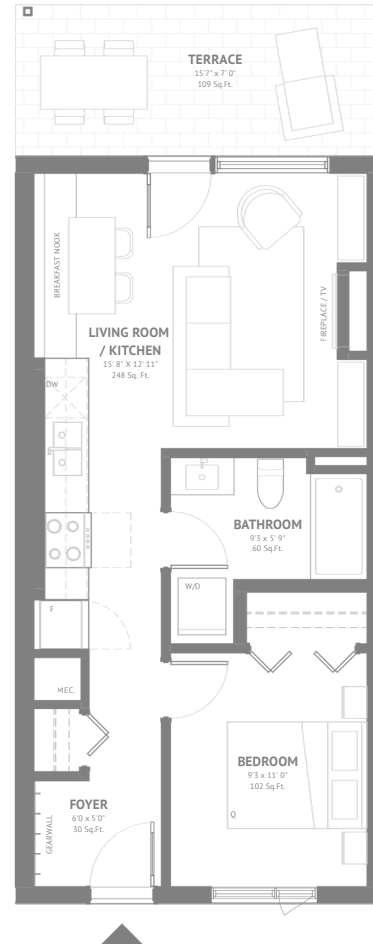

UNIT 2

1 Bed | 1 Bathroom

525 SQ.FT

Mountain views

Open air spa retreat

Underground parking

Welcome lounge

Bike storage & gear wall

Garden courtyard

NICHOL RD

BENCHLAND CRT

GOLF COURSE

SOLD