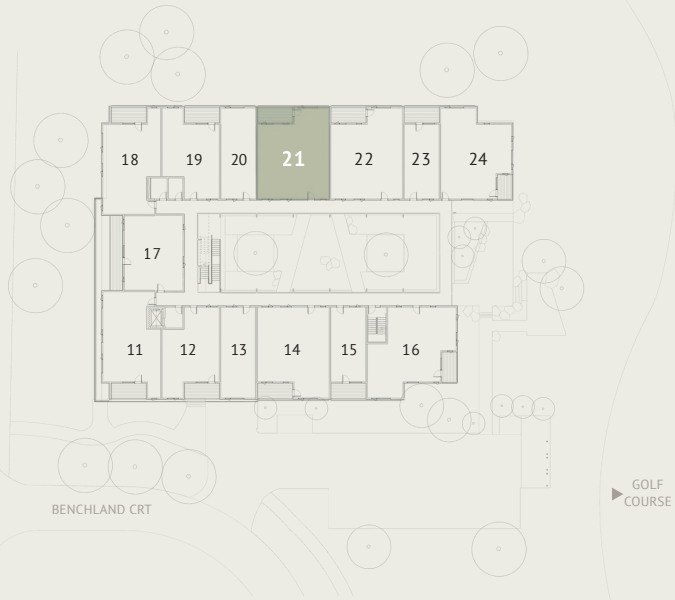

3 Bed | 2 Bathroom

1193 SQ.FT

Mountain views

Open air spa retreat

Underground parking

Welcome lounge

Bike storage & gear wall

Garden courtyard