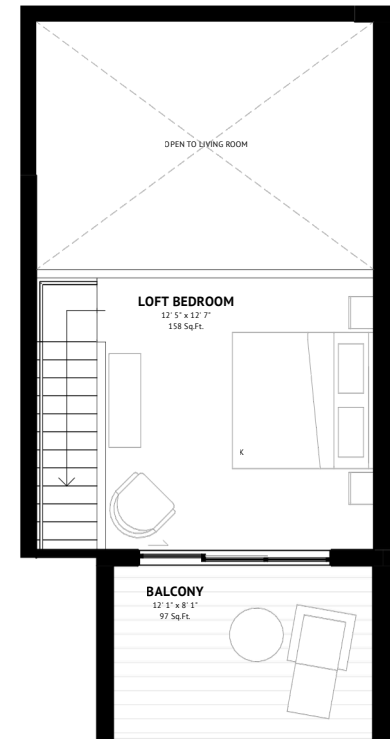

LOFT LEVEL | 167 Sq.Ft.