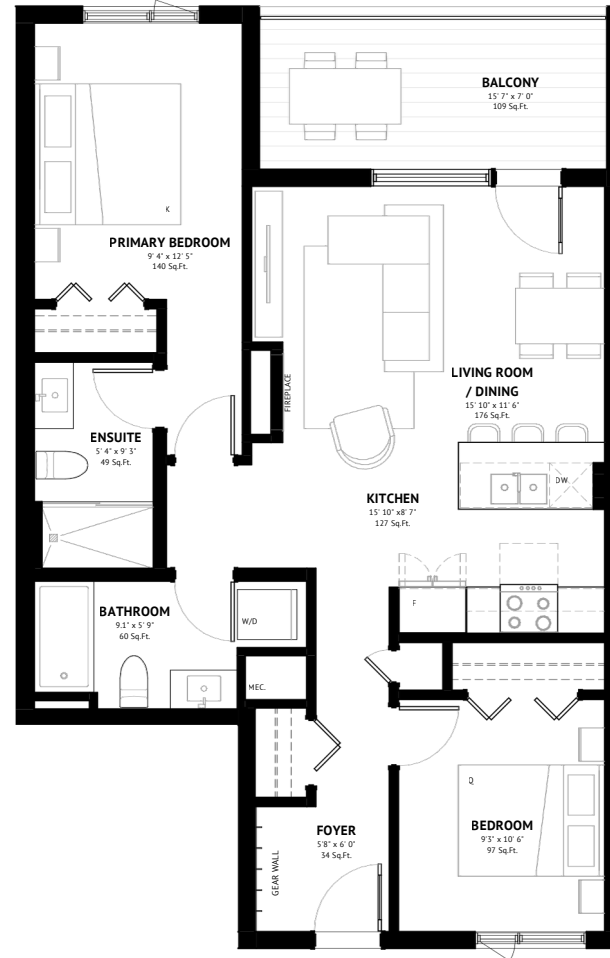

827 SQ.FT

Mountain views

Open air spa retreat

Underground parking

Welcome lounge

Bike storage & gear wall

Garden courtyard

UNIT 13