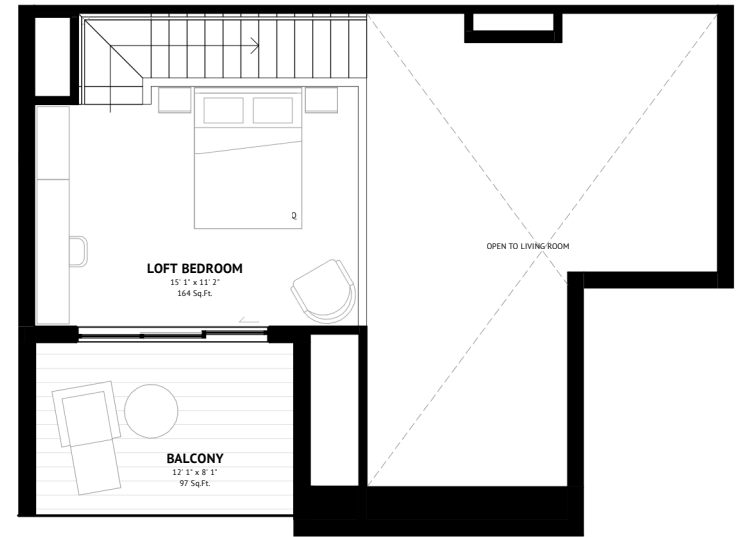

Open air spa retreat

Underground parking

Welcome lounge

Bike storage & gear wall

Garden courtyard

LOFT LEVEL | 173 Sq.Ft.

LEVEL 3 | 1104 Sq.Ft.