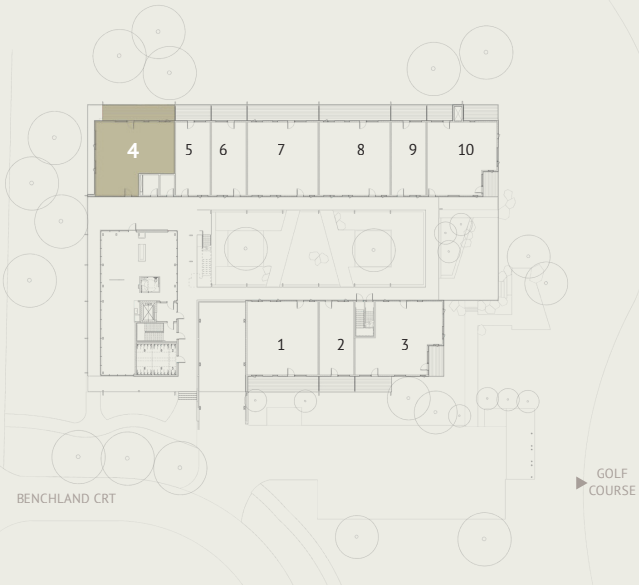

UNIT 4

2 Bed | 2 Bathroom
1039 SQ.FT

Mountain views

Open air spa retreat

Underground parking

Welcome lounge

Bike storage & gear wall

Garden courtyard