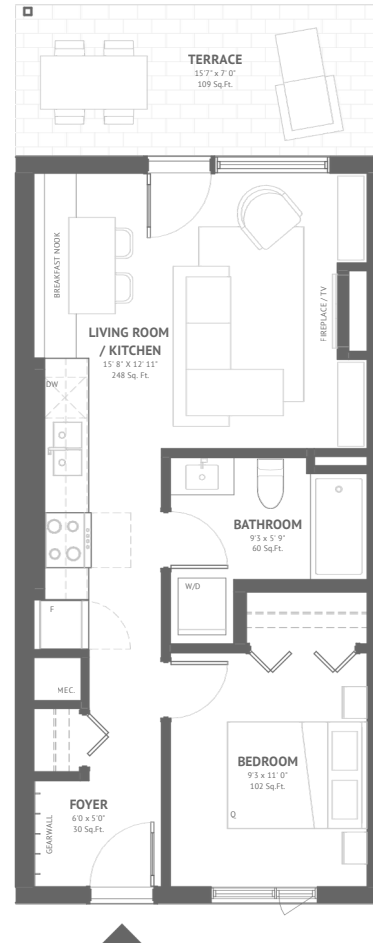

UNIT 9

1 Bed | 1 Bathroom

525 SQ.FT

Mountain views

Open air spa retreat

Underground parking

Welcome lounge

Bike storage & gear wall

Garden courtyard

SOLD

NICHOL RD

BENCHLAND CRT

GOLF COURSE