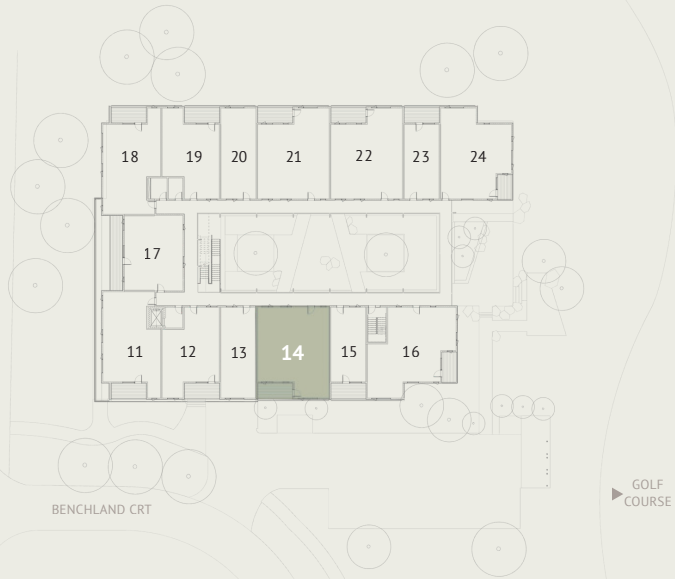

UNIT 14

3 Bed | 2 Bathroom

1193 SQ.FT

Mountain views

Open air spa retreat

Underground parking

Welcome lounge

Bike storage & gear wall

Garden courtyard