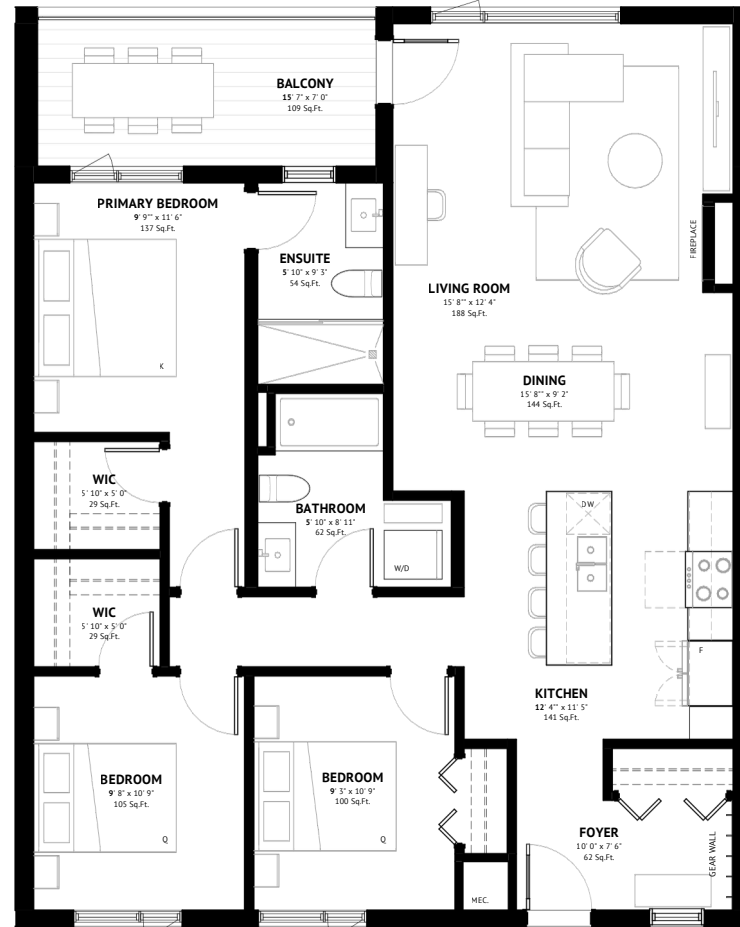

3 Bed | 2 Bathroom

1193 SQ.FT

Mountain views

Open air spa retreat

Underground parking

Welcome lounge

Bike storage & gear wall

Garden courtyard