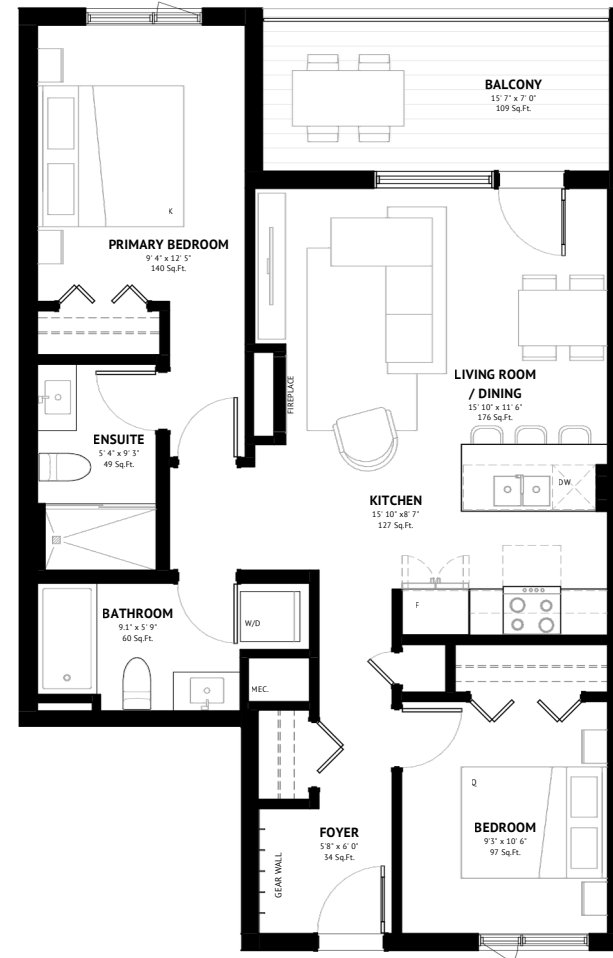

Mountain views

Open air spa retreat

Underground parking

Welcome lounge

Bike storage & gear wall

Garden courtyard

UNIT 20

1 Bed | 1 Bathroom