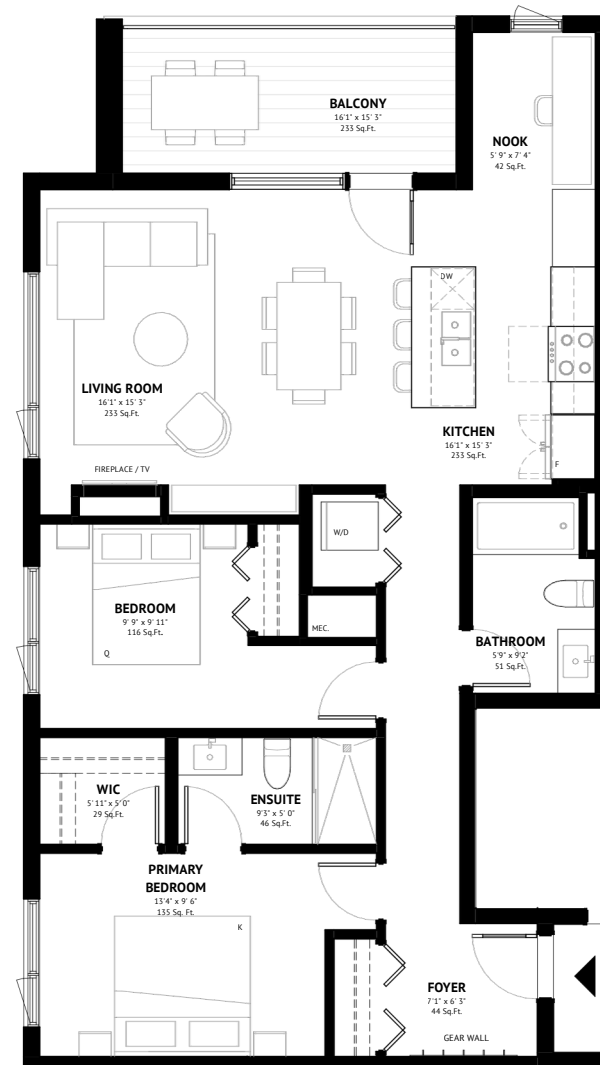

Open air spa retreat

Underground parking

Welcome lounge

Bike storage & gear wall

Garden courtyard

UNIT 19

2 Bed | 2 Bathroom

827 SQ.FT