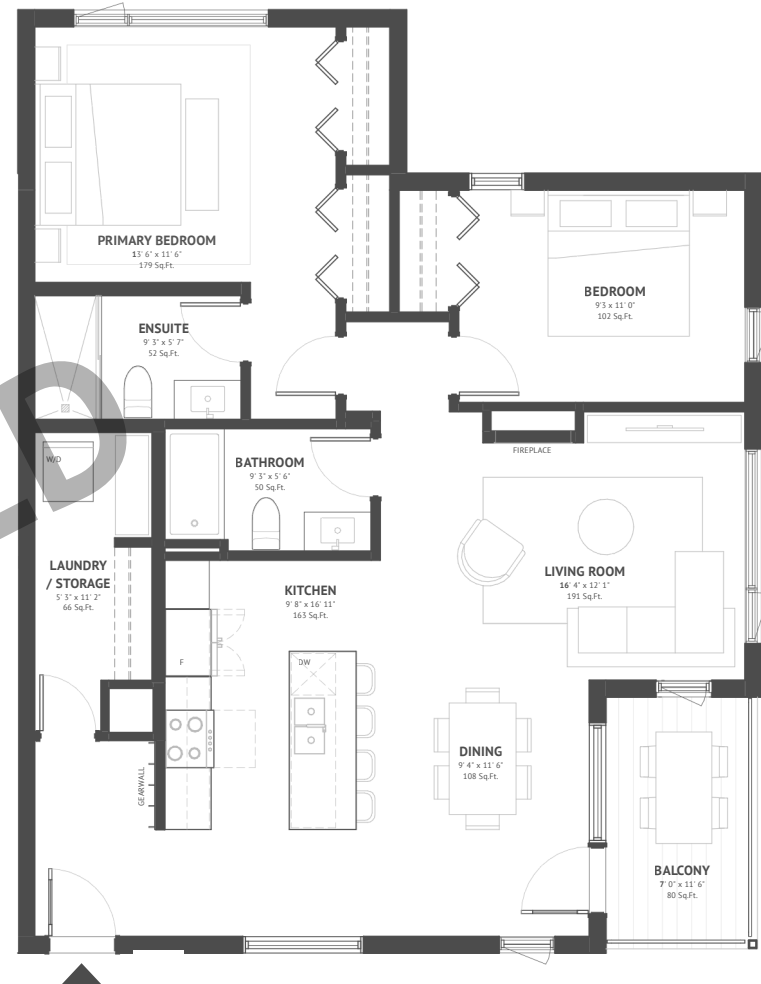

Underground parking

Welcome lounge

Bike storage & gear wall

Garden courtyard

SOLO

UNIT 25

3 Bed | 2 Bathroom | Loft
1215 SQ.FT

Mountain views