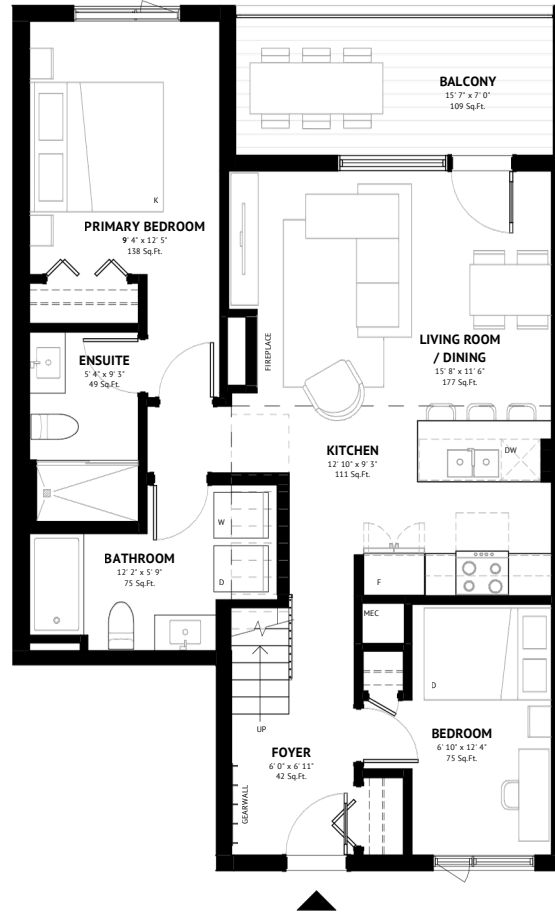

UNIT 26

3 Bed | 2 Bathroom | Loft
994 SQ.FT

Mountain views

Open air spa retreat

Underground parking

Welcome lounge

Bike storage & gear wall

Garden courtyard