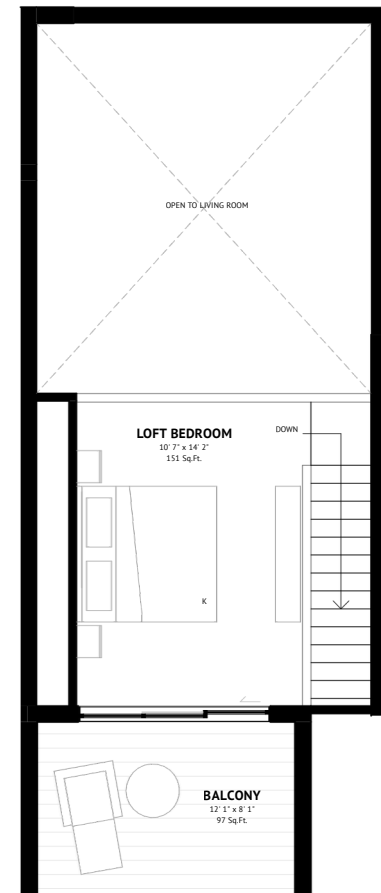

Welcome lounge

Bike storage & gear wall

Garden courtyard

LEVEL 3 | 640 Sq.Ft.

LOFT LEVEL | 160 Sq.Ft.

UNIT 34

3 Bed | 2 Bathroom | Loft
1436 SQ.FT

Mountain views