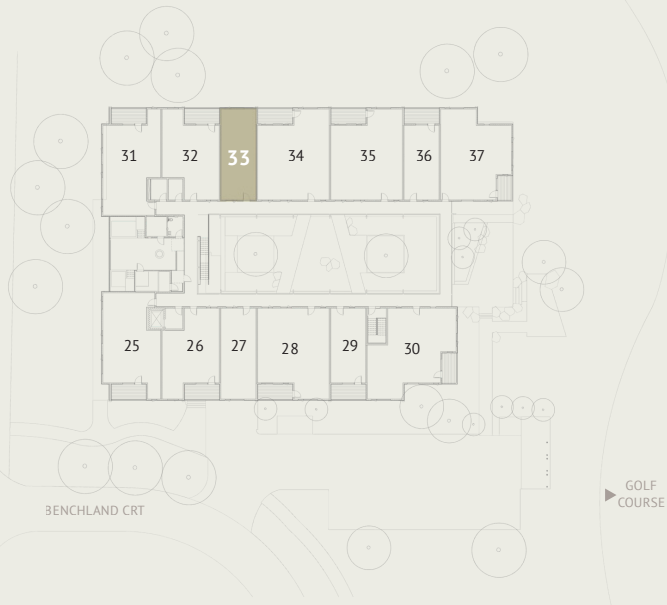

UNIT 33

2 Bed | 1 Bathroom | Loft
800 SQ.FT

Mountain views

Open air spa retreat

Underground parking

Welcome lounge

Bike storage & gear wall

Garden courtyard

LEVEL 3 | 640 Sq.Ft.