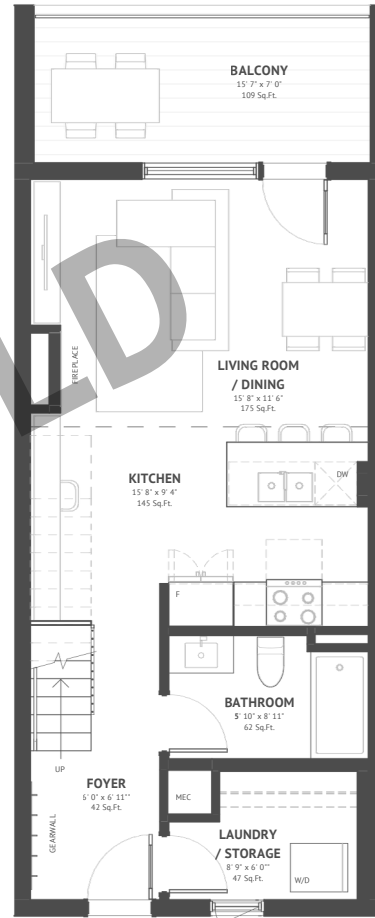

UNIT 36

1 Bed | 1 Bathroom | Loft
692 SQ.FT

Mountain views

Open air spa retreat

Underground parking

Welcome lounge

Bike storage & gear wall

Garden courtyard

SOLD

NICHOL RD

LEVEL 3 | 525 Sq.Ft.

LOFT LEVEL | 167 Sq.Ft.