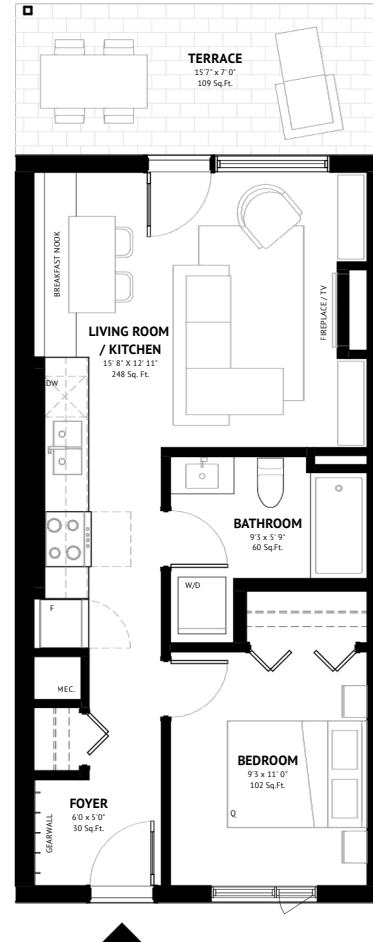

Bike storage & gear wall

Garden courtyard

UNIT 6

1 Bed | 1 Bathroom

525 SQ.FT

Mountain views

Open air spa retreat

Underground parking

Welcome lounge

Bike storage & gear wall

Garden courtyard

UNIT 7

3 Bed | 2 Bathroom
1078 SQ.FT

Mountain views

Open air spa retreat

Underground parking