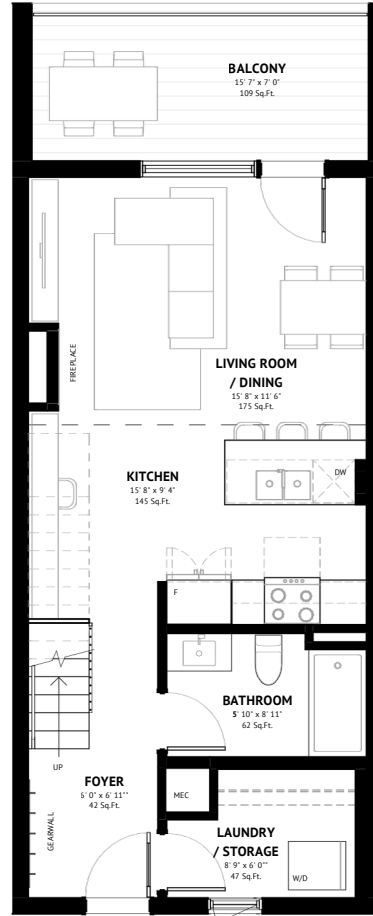

UNIT 29

1 Bed | 1 Bathroom | Loft
692 SQ.FT

Mountain views

Open air spa retreat

Underground parking

Welcome lounge

Bike storage & gear wall

Garden courtyard

LEVEL 3 | 525 Sq.Ft.