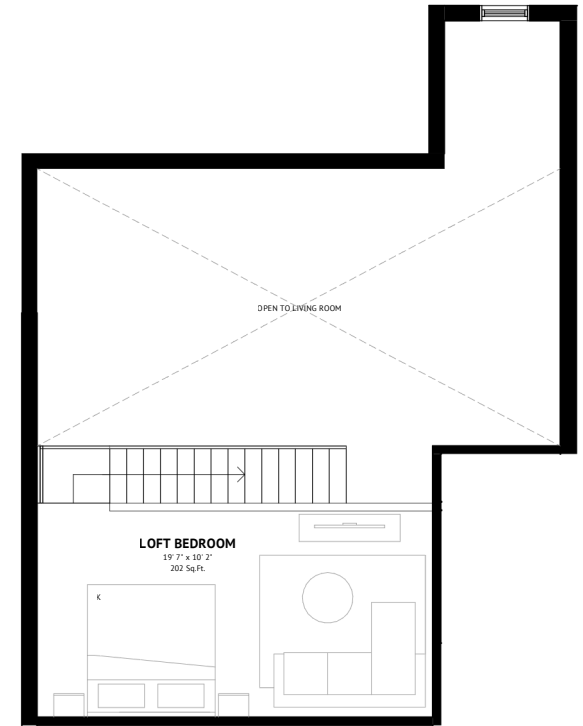

Open air spa retreat

Underground parking

Welcome lounge

Bike storage & gear wall

Garden courtyard

BENCHLAND CRT

GOLF COURSE

LEVEL 3 | 1007 Sq.Ft.