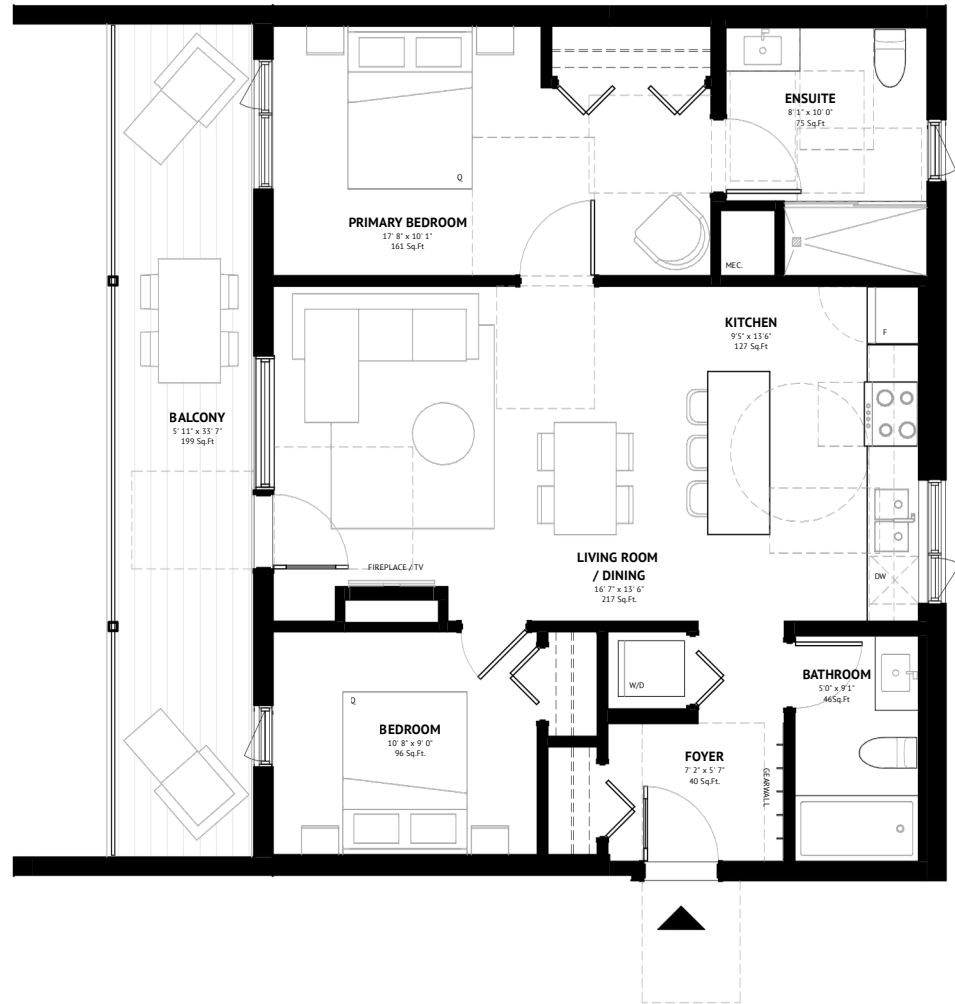

Underground parking

Welcome lounge

Bike storage & gear wall

Garden courtyard

UNIT 18

2 Bed | 2 Bathroom

1007 SQ.FT

Mountain views