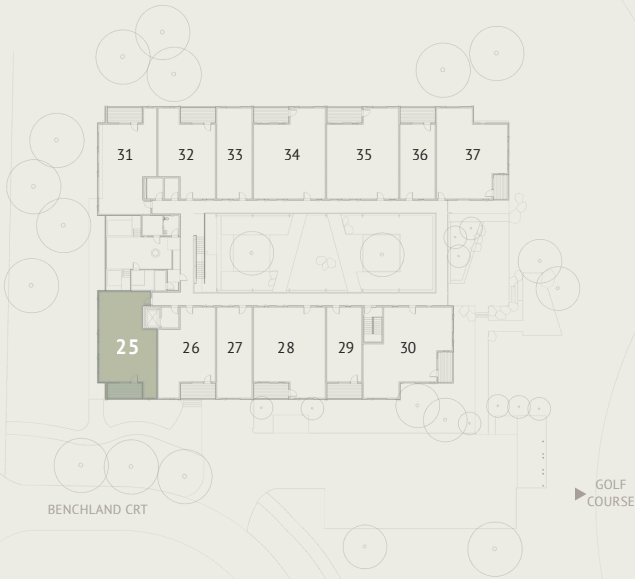

Open air spa retreat

Underground parking

Welcome lounge

Bike storage & gear wall

Garden courtyard

LEVEL 3 | 1007 Sq.Ft.

LOFT LEVEL | 208 Sq.Ft.

NICHOL RD