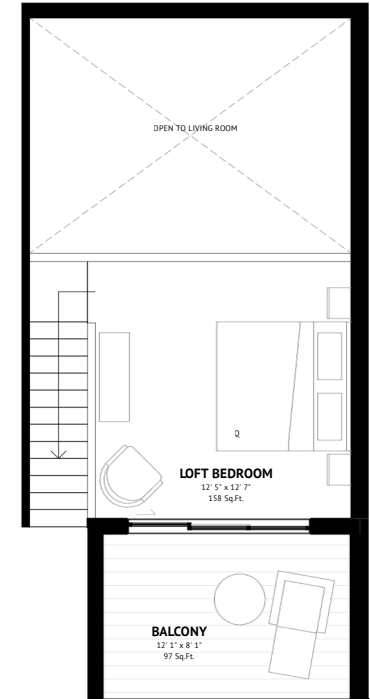

LOFT LEVEL | 167 Sq.Ft.