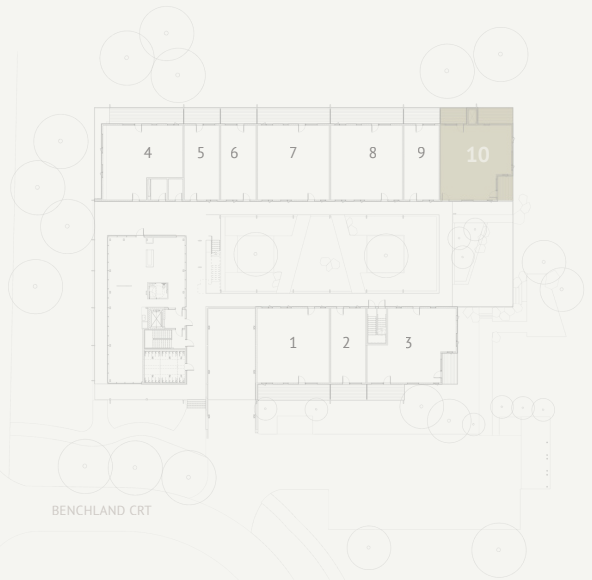

Garden courtyard

SOLD

NICHOL RD

GOLF COURSE

BENCHLAND CRT

UNIT 11

2 Bed | 2 Bathroom

1007 SQ.FT