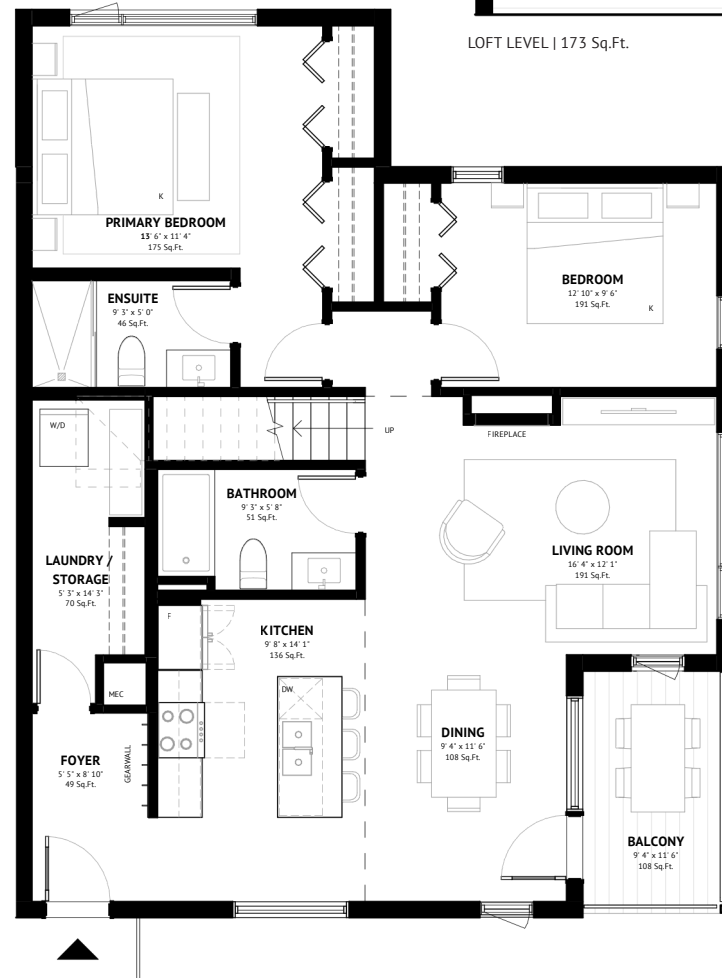

Open air spa retreat

Underground parking

Welcome lounge

Bike storage & gear wall

Garden courtyard

LOFT LEVEL | 173 Sq.Ft.

LEVEL 3 | 1104 Sq.Ft.