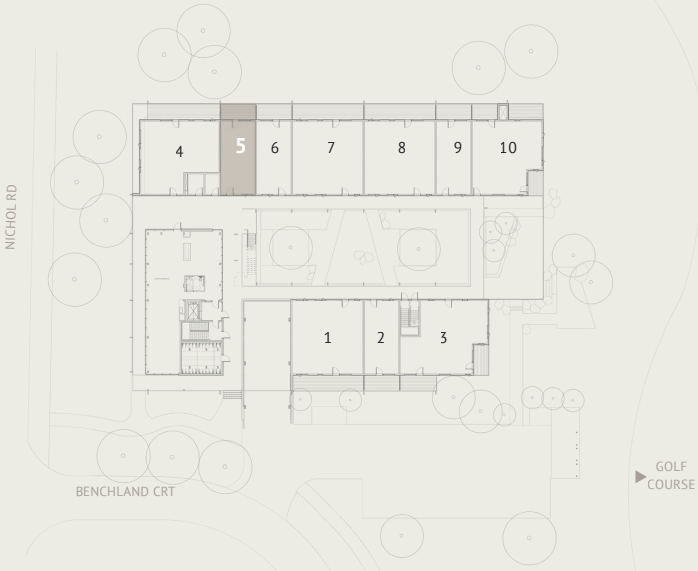

UNIT 5

1 Bed | 1 Bathroom

525 SQ.FT

Mountain views

Open air spa retreat

Underground parking

Welcome lounge

Bike storage & gear wall

Garden courtyard