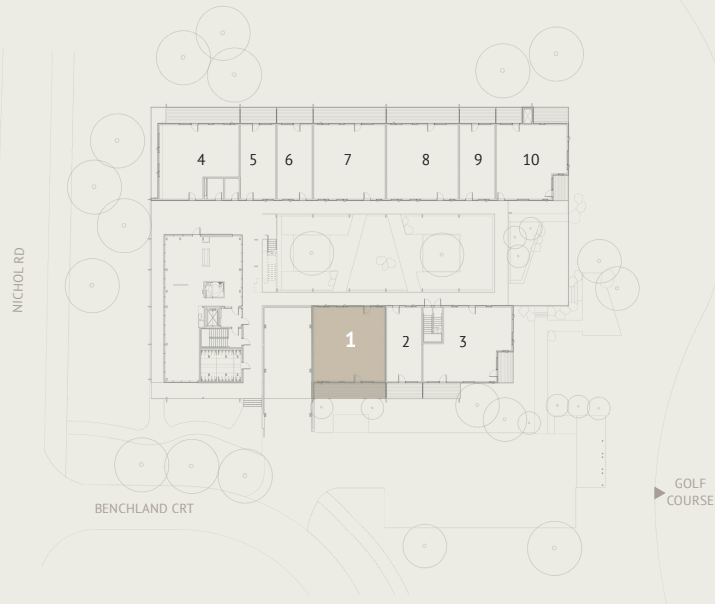

UNIT 1

3 Bed | 2 Bathroom
1078 SQ.FT

Mountain views

Open air spa retreat

Underground parking

Welcome lounge

Bike storage & gear wall

Garden courtyard