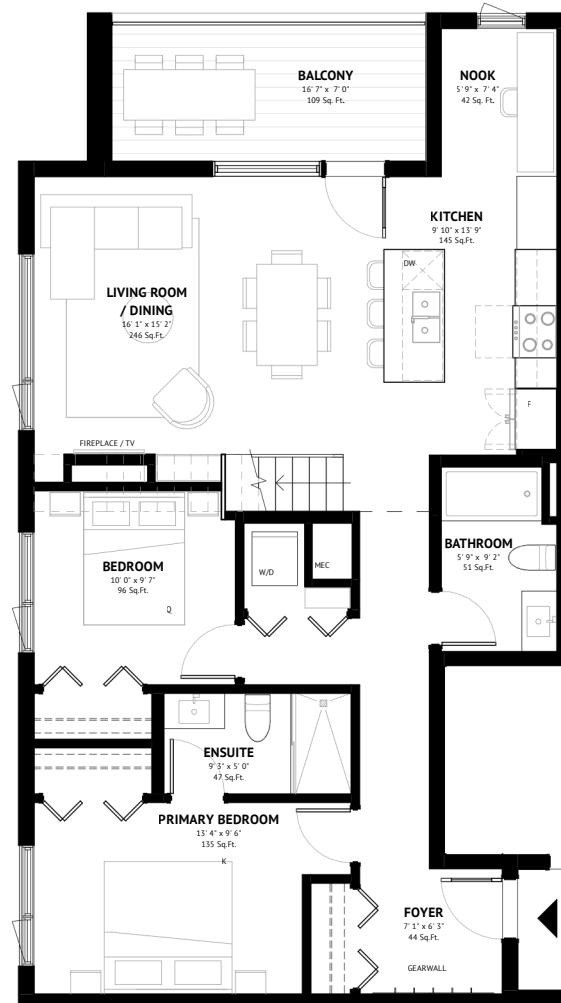

Open air spa retreat

Underground parking

Welcome lounge

Bike storage & gear wall

Garden courtyard

LEVEL 3 | 1007 Sq.Ft.

LOFT LEVEL | 208 Sq.Ft.

NICHOL RD