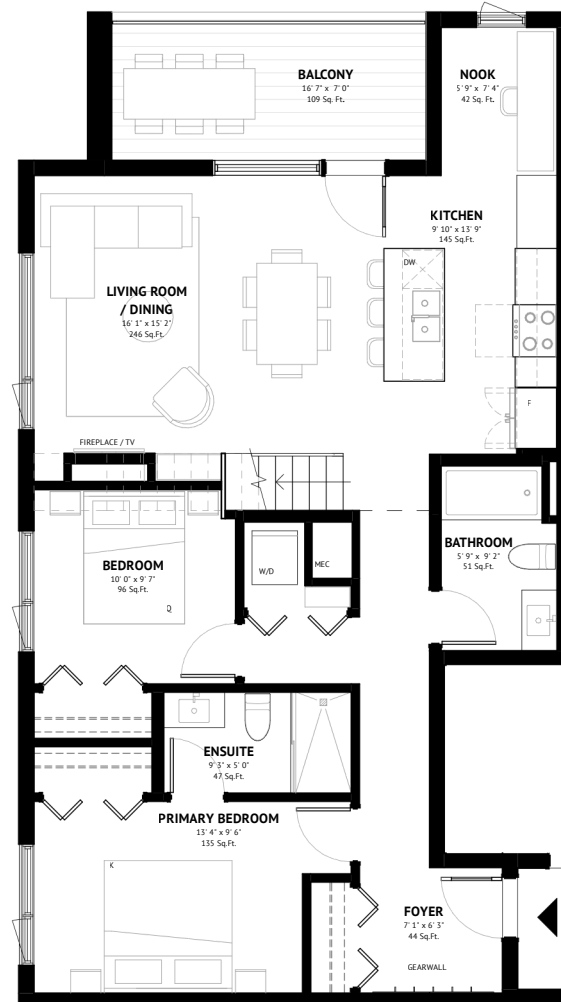

Open air spa retreat

Underground parking

Welcome lounge

Bike storage & gear wall

Garden courtyard

BENCHLAND CRT

GOLF COURSE

LEVEL 3 | 1007 Sq.Ft.