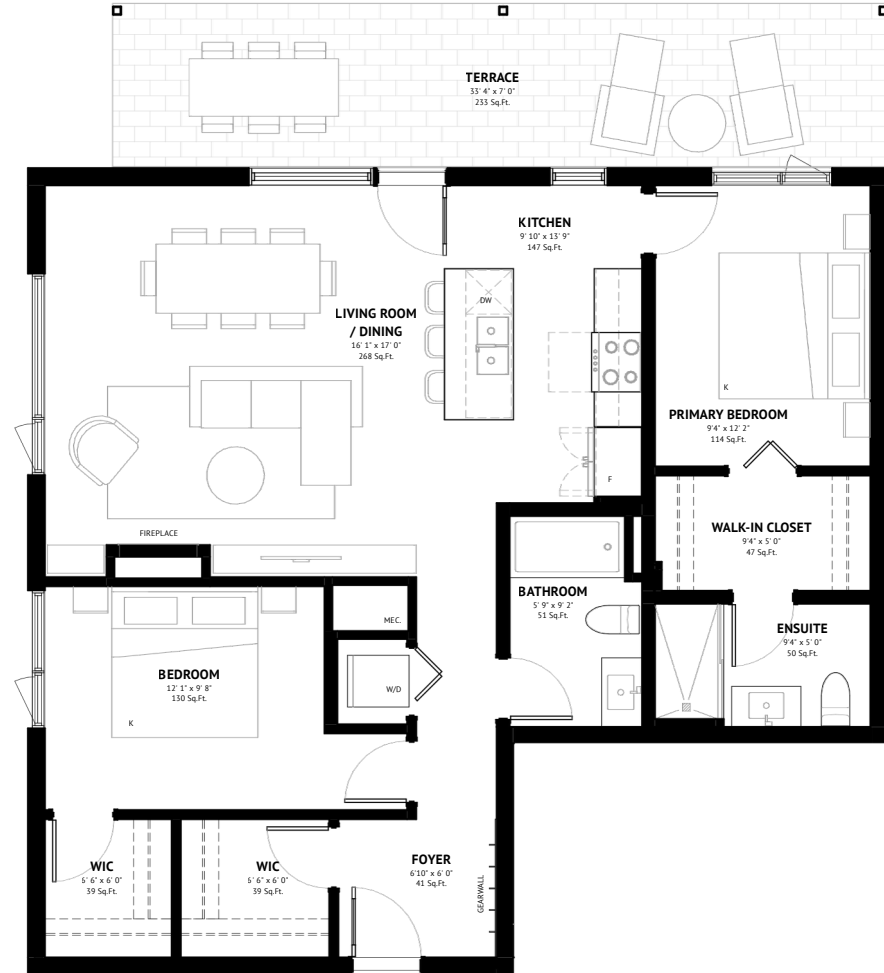

SOLD

UNIT 4

2 Bed | 2 Bathroom
1039 SQ.FT

Mountain views

Open air spa retreat

Underground parking

Welcome lounge

Bike storage & gear wall

Garden courtyard

UNIT 5

1 Bed | 1 Bathroom

525 SQ.FT

Mountain views

Open air spa retreat

Underground parking

Welcome lounge

Bike storage & gear wall

Garden courtyard

UNIT 6

1 Bed | 1 Bathroom

525 SQ.FT

Mountain views

Open air spa retreat

Underground parking