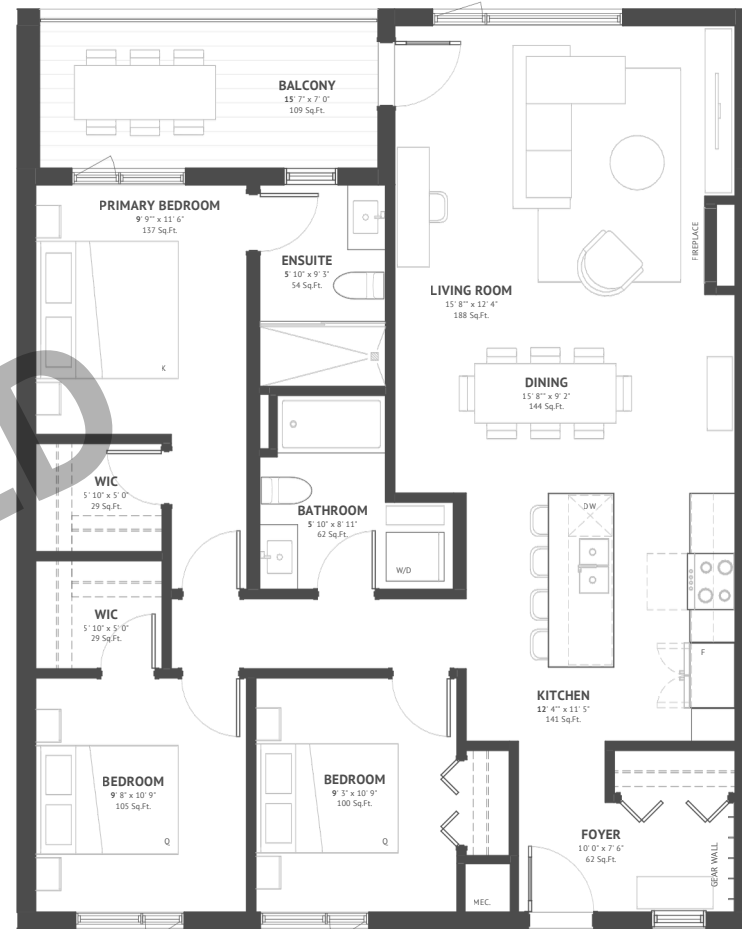

Welcome lounge

Bike storage & gear wall

Garden courtyard

SOLD

UNIT 23

1 Bed | 1 Bathroom

525 SQ.FT

Mountain views