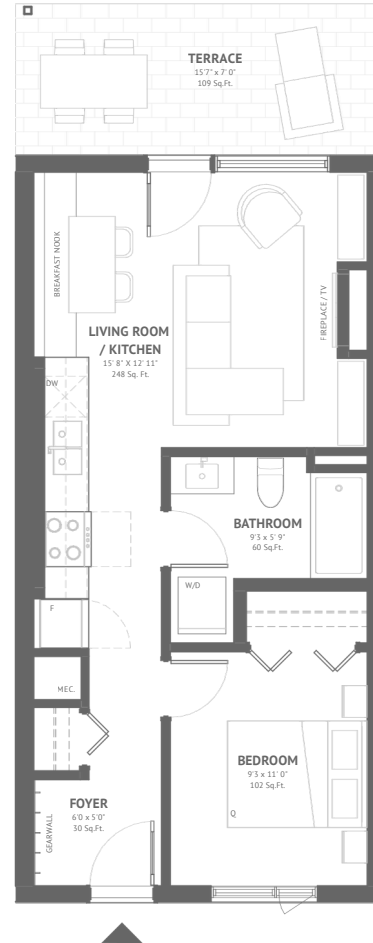

UNIT 9

1 Bed | 1 Bathroom

525 SQ.FT

Mountain views

Open air spa retreat

Underground parking

Welcome lounge

Bike storage & gear wall

Garden courtyard

SOLD

NICHOL RD

BENCHLAND CRT

GOLF COURSE