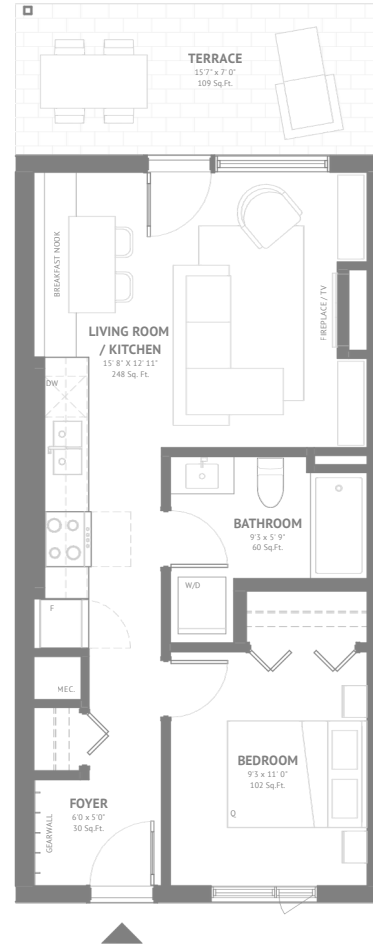

UNIT 2

1 Bed | 1 Bathroom

525 SQ.FT

Mountain views

Open air spa retreat

Underground parking

Welcome lounge

Bike storage & gear wall

Garden courtyard

NICHOL RD

BENCHLAND CRT

GOLF COURSE

SOLD