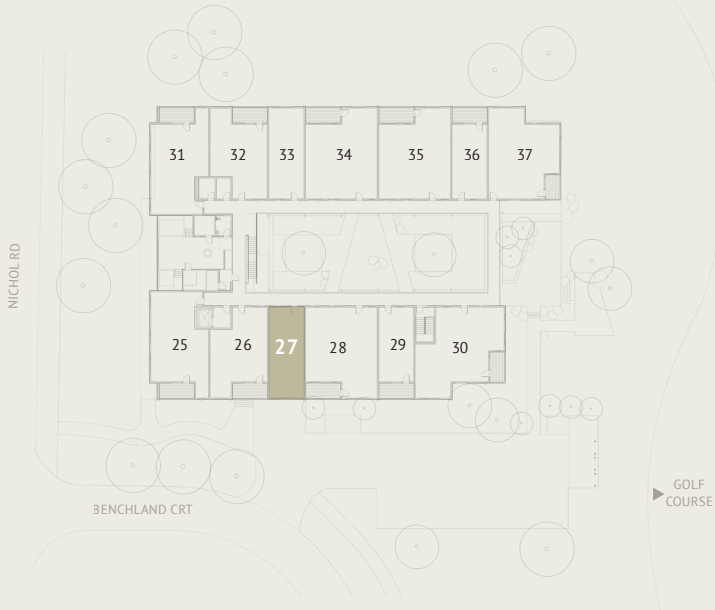

Underground parking

Welcome lounge

Bike storage & gear wall

Garden courtyard

LEVEL 3 | 640 Sq.Ft.

LOFT LEVEL | 160 Sq.Ft.

UNIT 28

3 Bed | 2 Bathroom | Loft
1436 SQ.FT