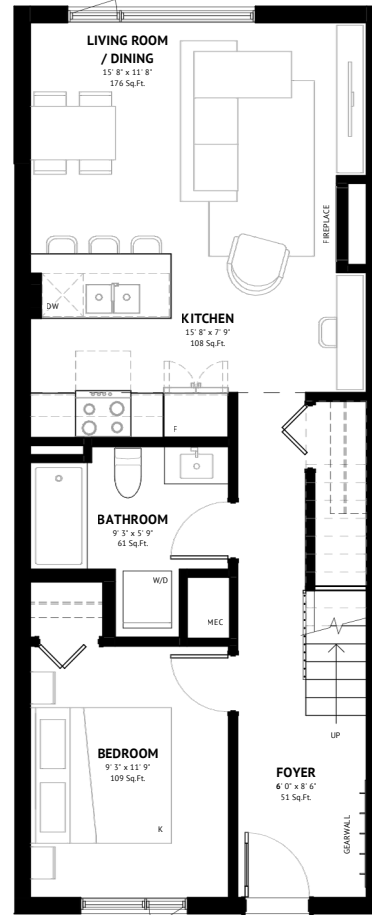

UNIT 33

2 Bed | 1 Bathroom | Loft
800 SQ.FT

Mountain views

Open air spa retreat

Underground parking

Welcome lounge

Bike storage & gear wall

Garden courtyard

LEVEL 3 | 640 Sq.Ft.