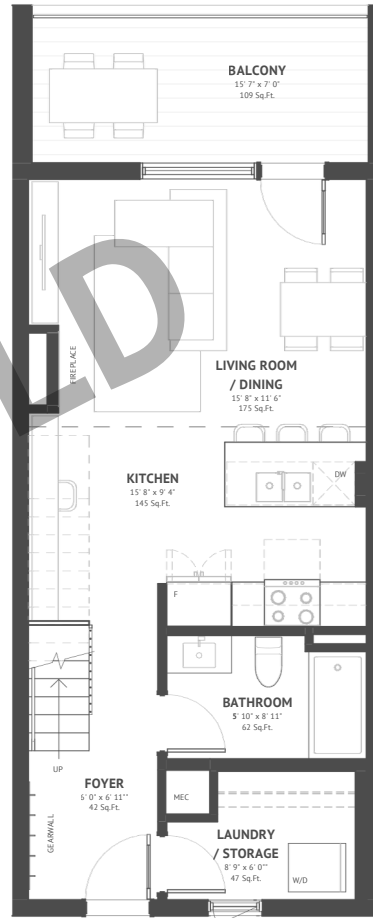

1 Bed | 1 Bathroom | Loft
692 SQ.FT

Mountain views

Open air spa retreat

Underground parking

Welcome lounge

Bike storage & gear wall

Garden courtyard

SOLD