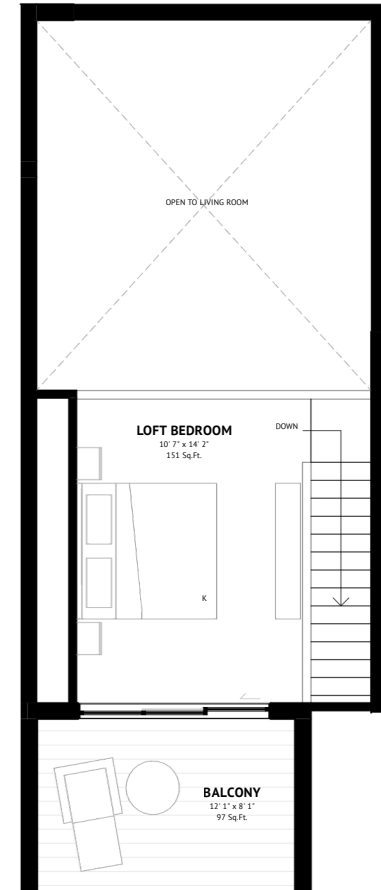

LOFT LEVEL | 160 Sq.Ft.