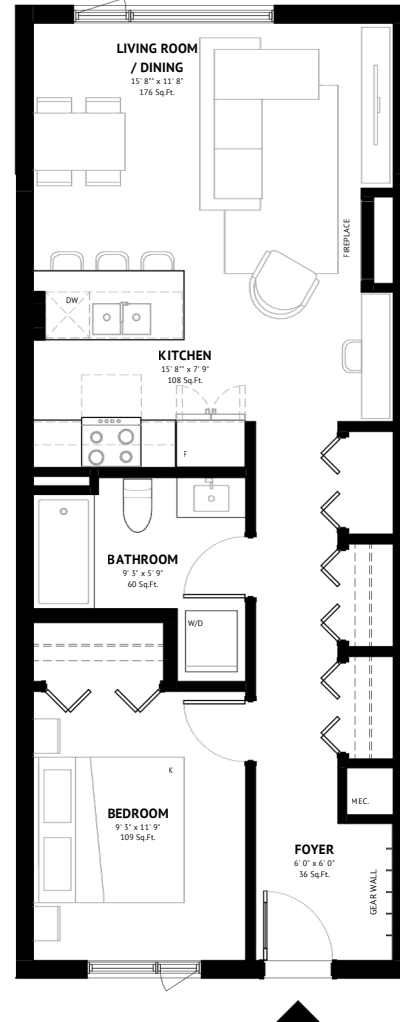

640 SQ.FT

Mountain views

Open air spa retreat

Underground parking

Welcome lounge

Bike storage & gear wall

Garden courtyard

UNIT 14