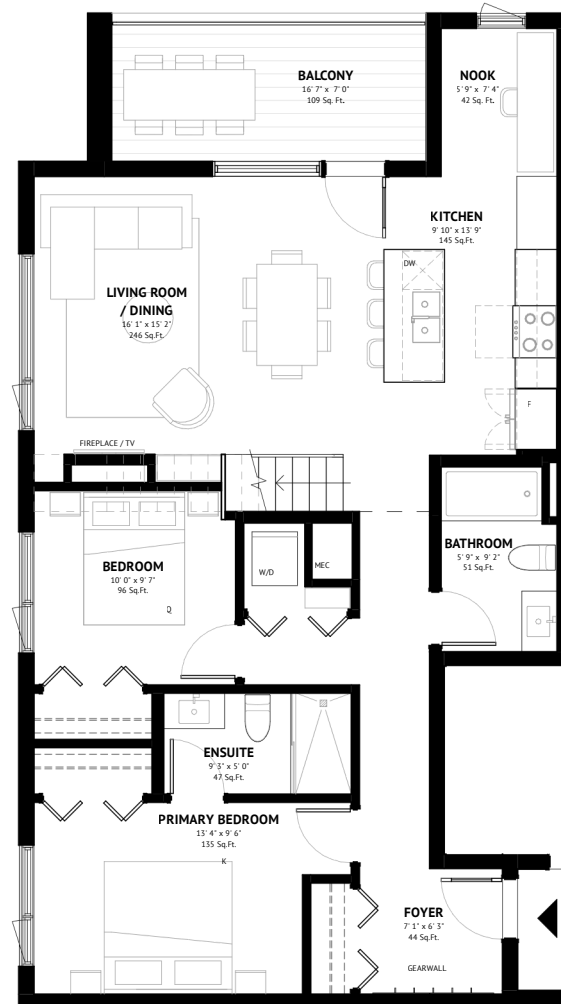

3 Bed | 2 Bathroom | Loft
1215 SQ.FT

Mountain views

Open air spa retreat

Underground parking

Welcome lounge

Bike storage & gear wall

Garden courtyard

LEVEL 3 | 1007 Sq.Ft.

LOFT LEVEL | 208 Sq.Ft.

NICHOL RD

UNIT 26

3 Bed | 2 Bathroom | Loft
994 SQ.FT

Mountain views

Open air spa retreat

Underground parking

Welcome lounge