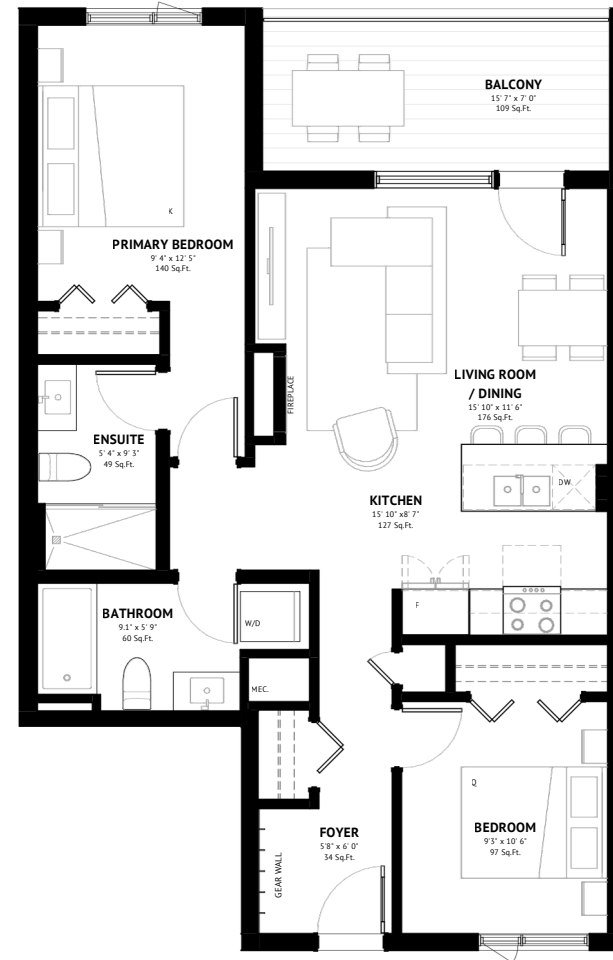

Mountain views

Open air spa retreat

Underground parking

Welcome lounge

Bike storage & gear wall

Garden courtyard

UNIT 13

1 Bed | 1 Bathroom