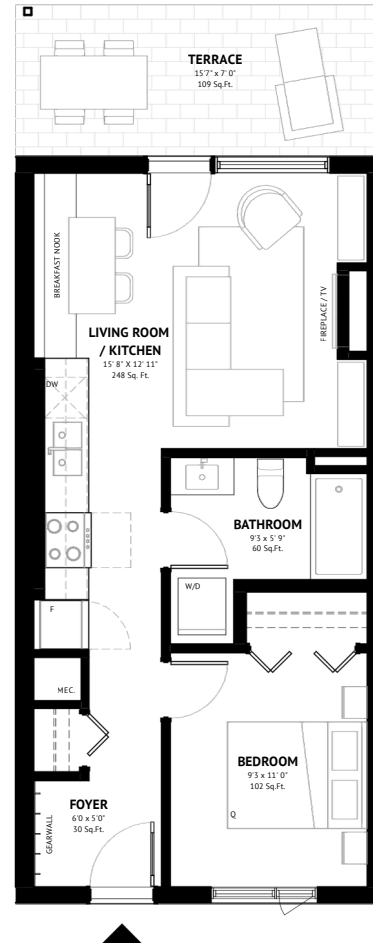

Bike storage & gear wall

Garden courtyard

UNIT 6

1 Bed | 1 Bathroom

525 SQ.FT

Mountain views

Open air spa retreat

Underground parking

Welcome lounge

Bike storage & gear wall

Garden courtyard

UNIT 7

3 Bed | 2 Bathroom
1078 SQ.FT

Mountain views

Open air spa retreat

Underground parking