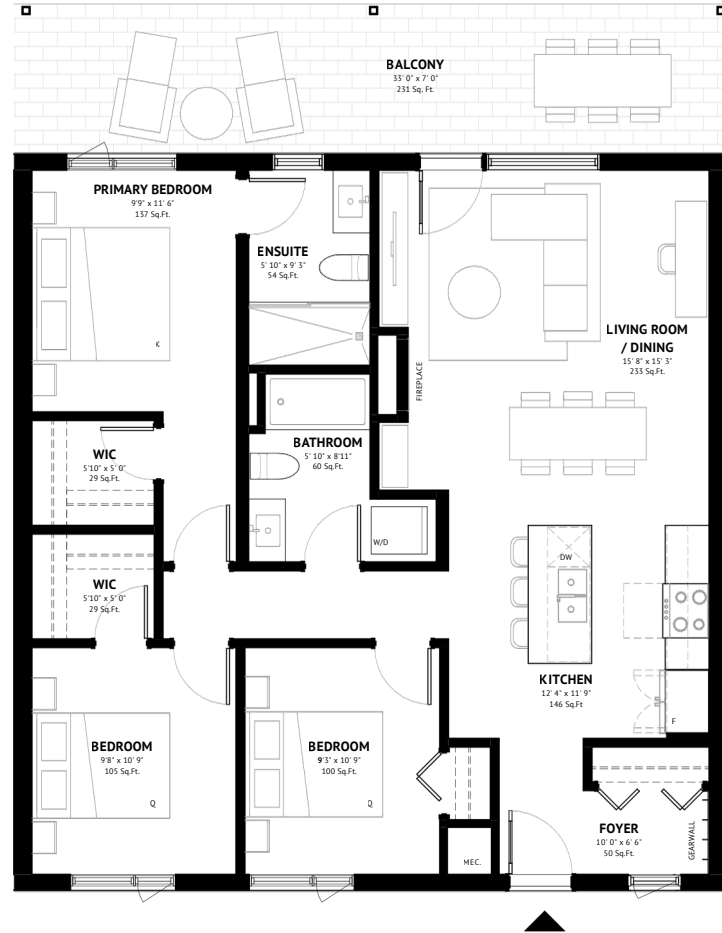

UNIT 7

3 Bed | 2 Bathroom
1078 SQ.FT

Mountain views

Open air spa retreat

Underground parking

Welcome lounge

Bike storage & gear wall

Garden courtyard