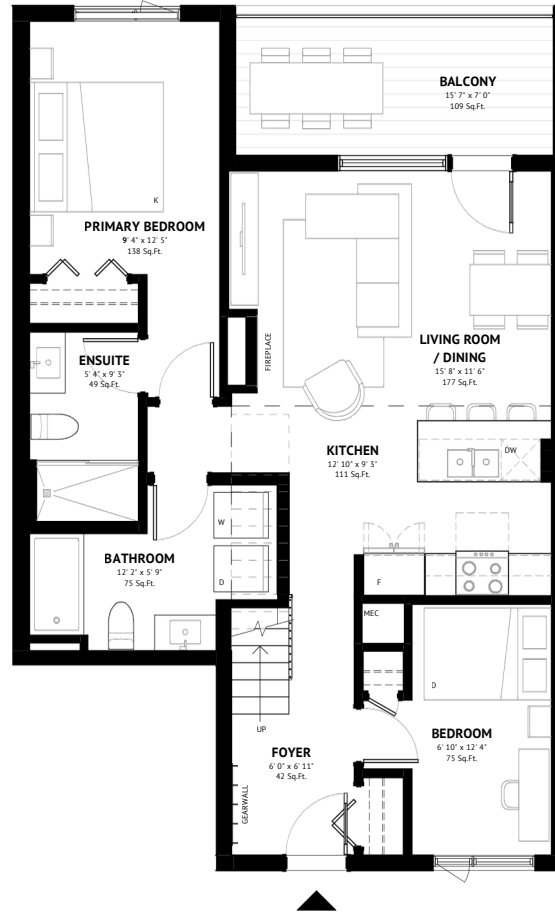

UNIT 26

3 Bed | 2 Bathroom | Loft
994 SQ.FT

Mountain views

Open air spa retreat

Underground parking

Welcome lounge

Bike storage & gear wall

Garden courtyard

LEVEL 3 | 827 Sq.Ft.