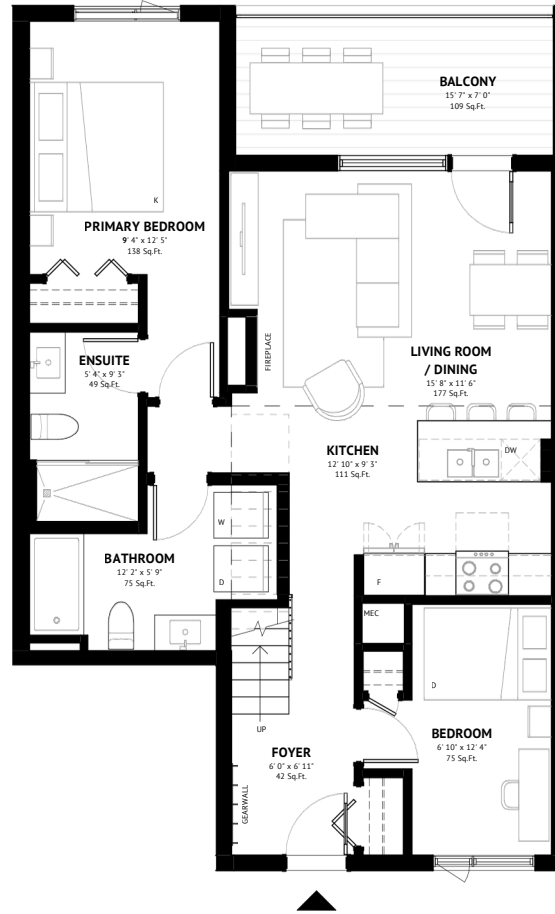

3 Bed | 2 Bathroom | Loft
994 SQ.FT

Mountain views

Open air spa retreat

Underground parking

Welcome lounge

Bike storage & gear wall

Garden courtyard

LEVEL 3 | 827 Sq.Ft.