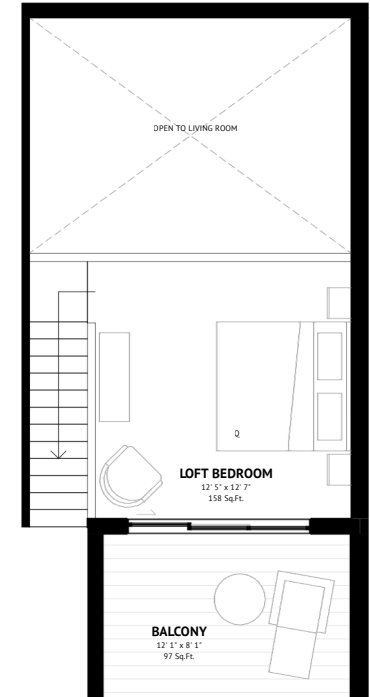

3 Bed | 2 Bathroom | Loft
994 SQ.FT

Mountain views

Open air spa retreat

Underground parking

Welcome lounge

Bike storage & gear wall

Garden courtyard

LEVEL 3 | 827 Sq.Ft.