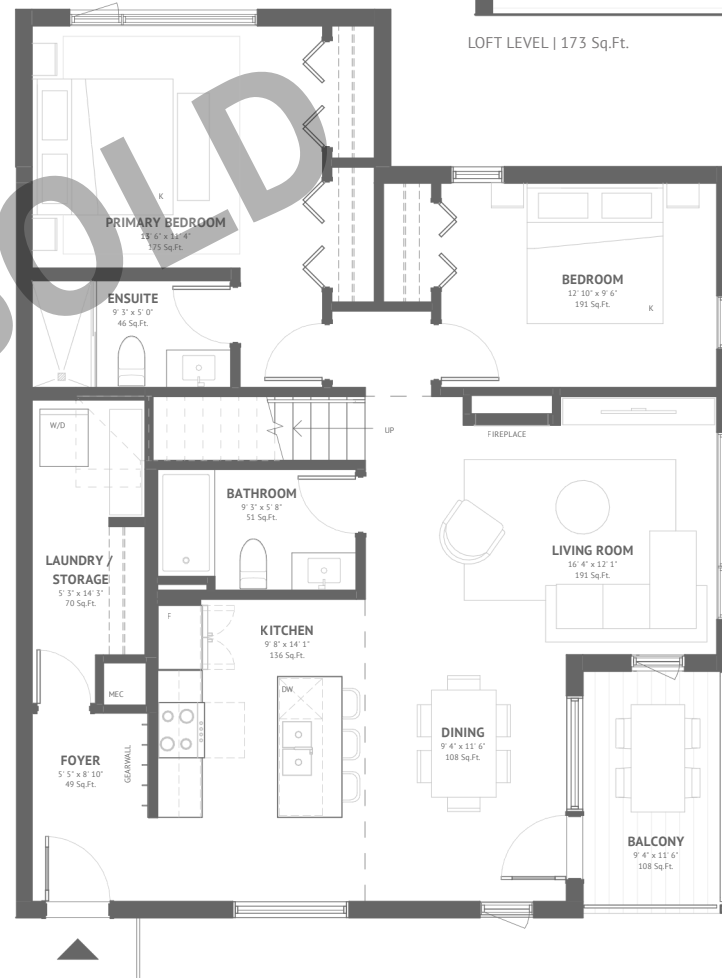

LEVEL 3 | 1104 Sq.Ft.