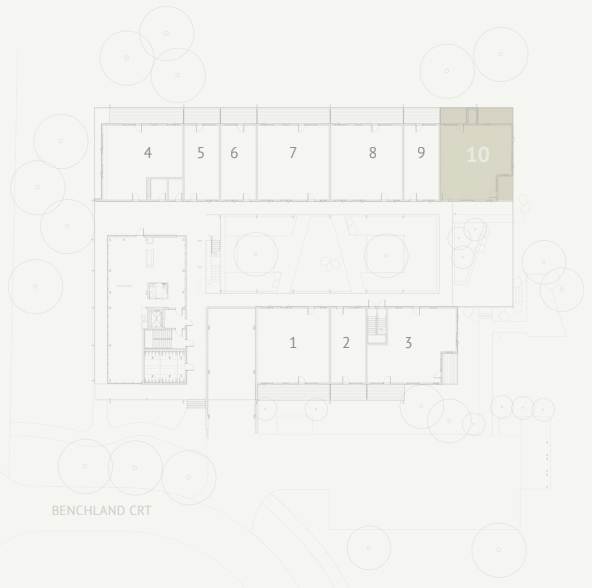

Garden courtyard

SOLD

NICHOL RD

GOLF COURSE

BENCHLAND CRT

UNIT 11

2 Bed | 2 Bathroom

1007 SQ.FT