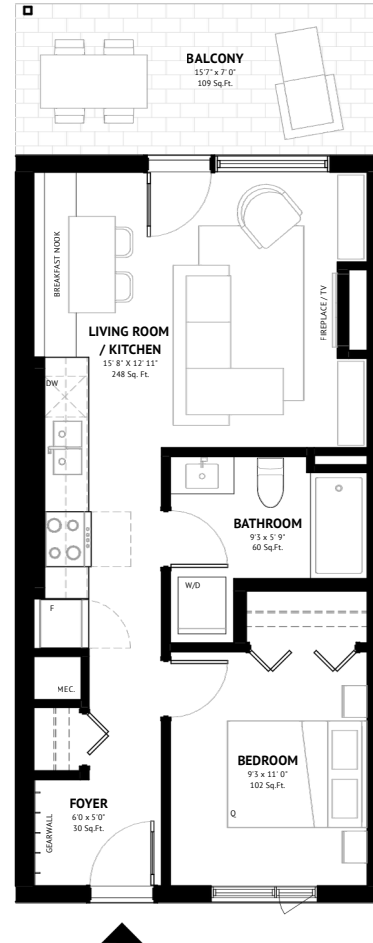

Open air spa retreat

Underground parking

Welcome lounge

Bike storage & gear wall

Garden courtyard

UNIT 24

2 Bed | 2 Bathroom

1104 SQ.FT