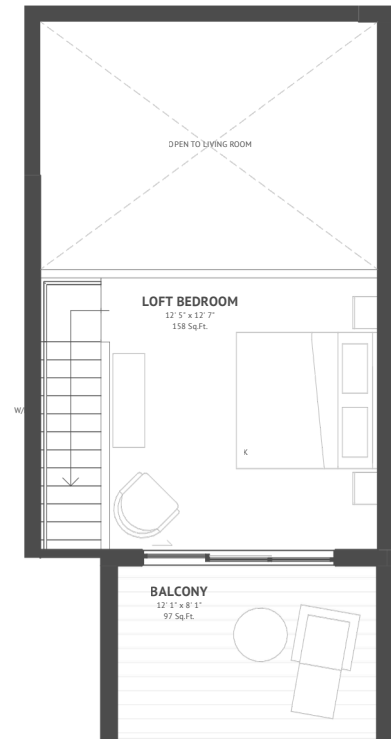

1 Bed | 1 Bathroom | Loft
692 SQ.FT

Mountain views

Open air spa retreat

Underground parking

Welcome lounge

Bike storage & gear wall

Garden courtyard

SOLD