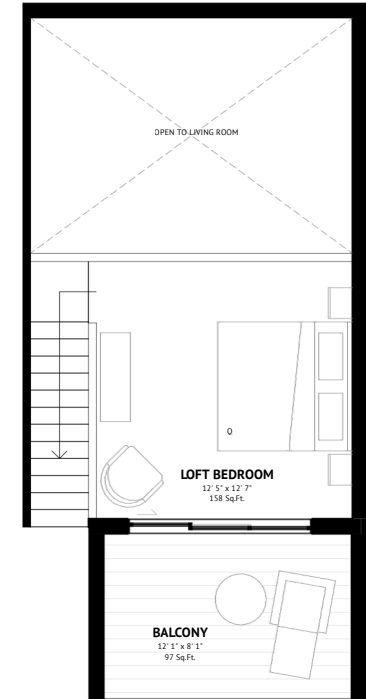

LOFT LEVEL | 167 Sq.Ft.