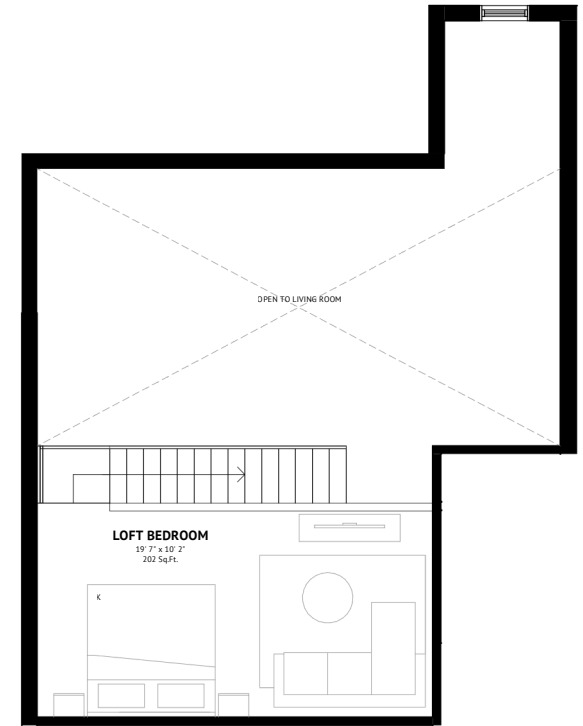

3 Bed | 2 Bathroom | Loft
1215 SQ.FT

Mountain views

Open air spa retreat

Underground parking

Welcome lounge

Bike storage & gear wall

Garden courtyard

LEVEL 3 | 1007 Sq.Ft.