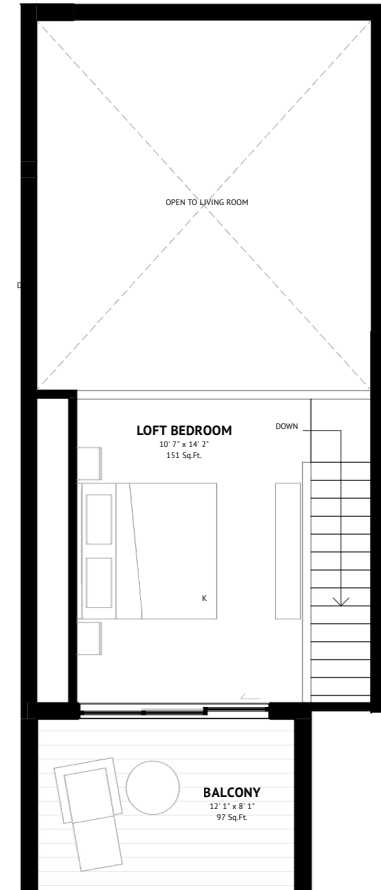

Underground parking

Welcome lounge

Bike storage & gear wall

Garden courtyard

LEVEL 3 | 640 Sq.Ft.

LOFT LEVEL | 160 Sq.Ft.

UNIT 28

3 Bed | 2 Bathroom | Loft
1436 SQ.FT