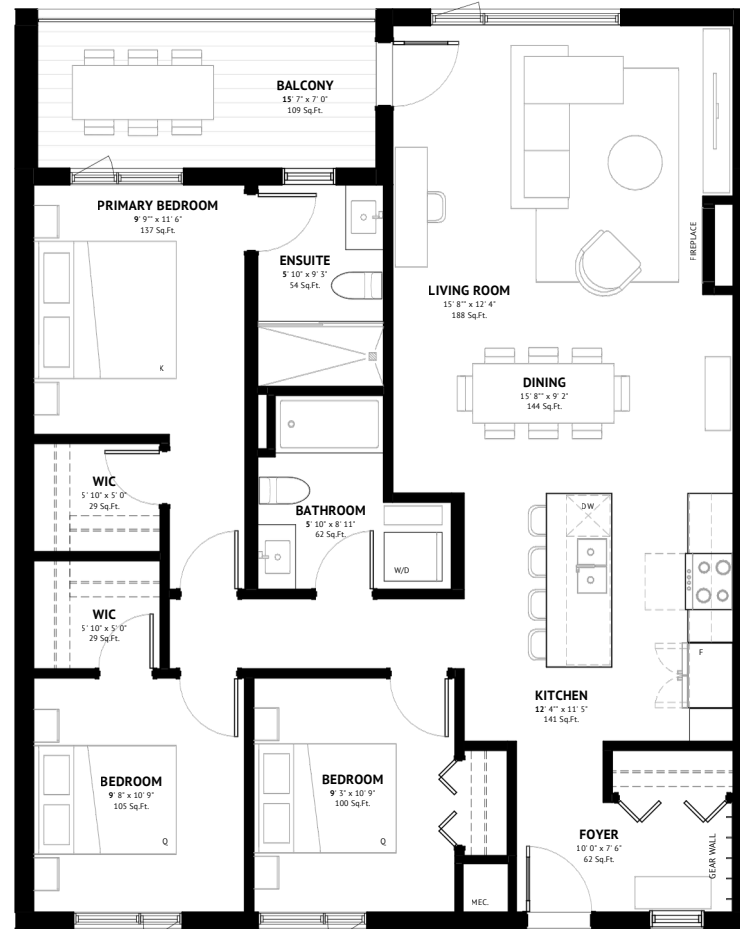

UNIT 21

3 Bed | 2 Bathroom

1193 SQ.FT

Mountain views

Open air spa retreat

Underground parking

Welcome lounge

Bike storage & gear wall

Garden courtyard