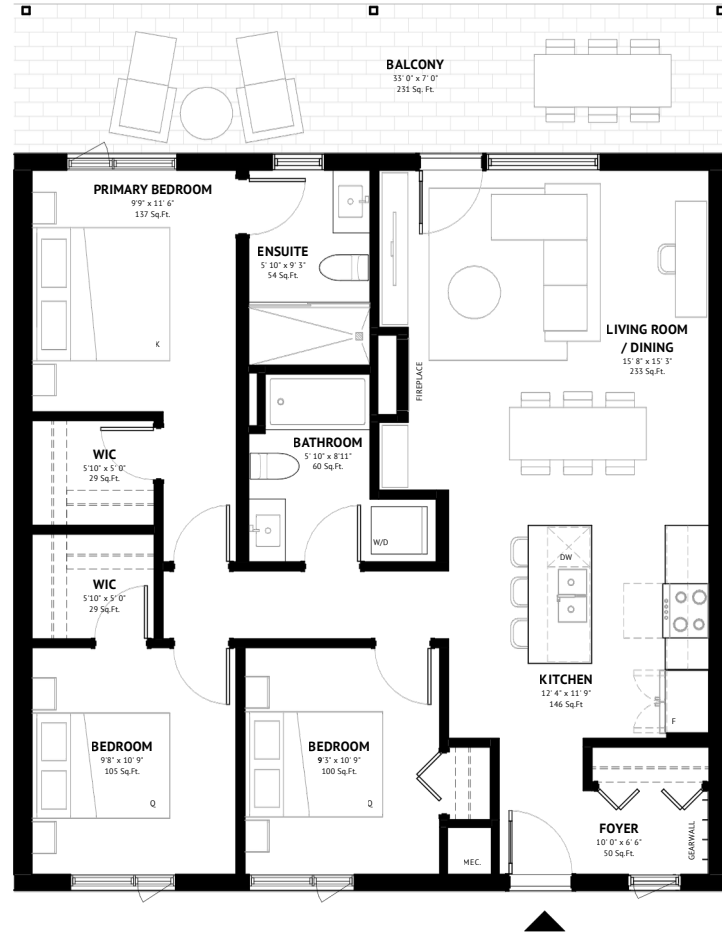

UNIT 1

3 Bed | 2 Bathroom
1078 SQ.FT

Mountain views

Open air spa retreat

Underground parking

Welcome lounge

Bike storage & gear wall

Garden courtyard