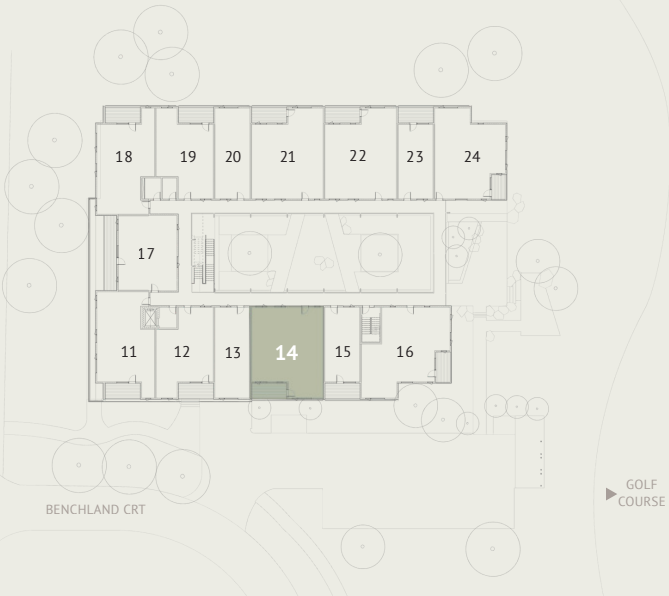

3 Bed | 2 Bathroom

1193 SQ.FT

Mountain views

Open air spa retreat

Underground parking

Welcome lounge

Bike storage & gear wall

Garden courtyard