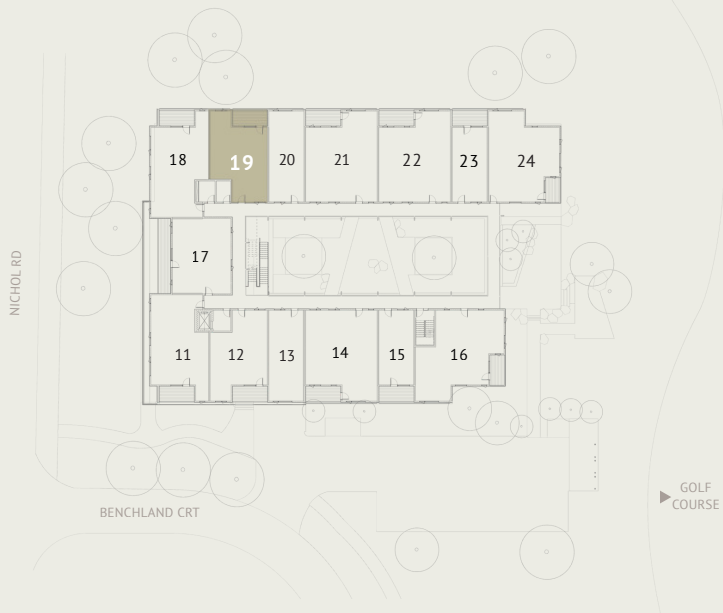

2 Bed | 2 Bathroom

827 SQ.FT

Mountain views

Open air spa retreat

Underground parking

Welcome lounge

Bike storage & gear wall

Garden courtyard