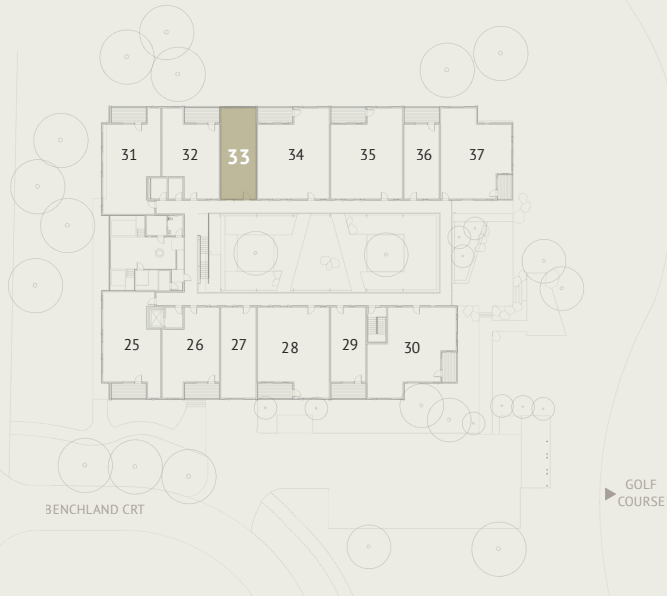

UNIT 33

2 Bed | 1 Bathroom | Loft
800 SQ.FT

Mountain views

Open air spa retreat

Underground parking

Welcome lounge

Bike storage & gear wall

Garden courtyard

LEVEL 3 | 640 Sq.Ft.