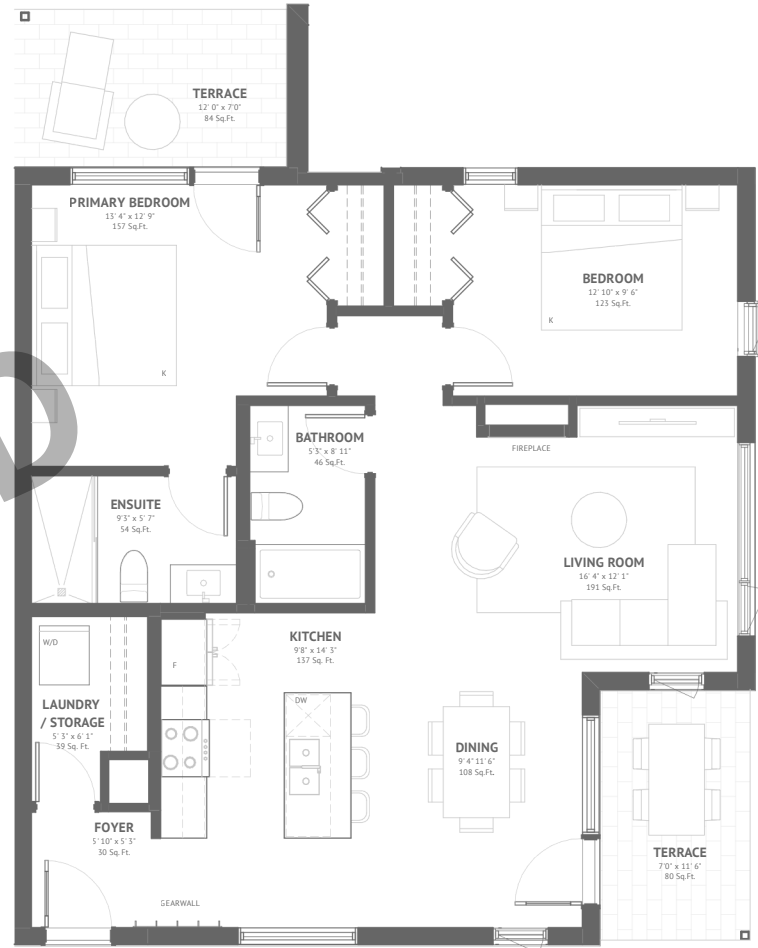

UNIT 10

2 Bed | 2 Bathroom

987 SQ.FT

Mountain views

Open air spa retreat

Underground parking

Welcome lounge

Bike storage & gear wall

Garden courtyard

SOLD