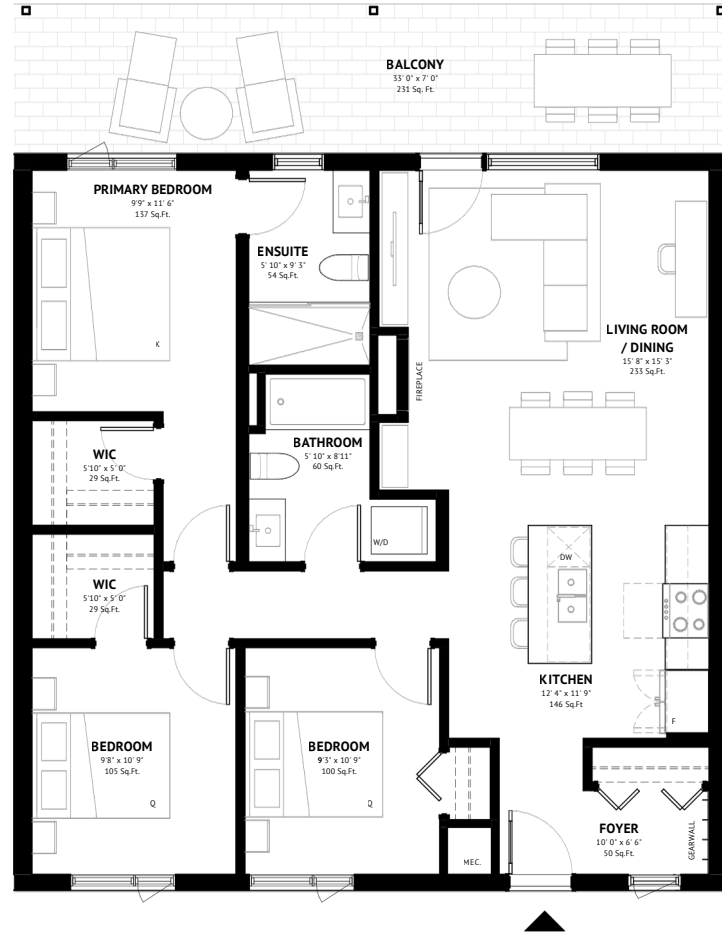

UNIT 8

3 Bed | 2 Bathroom
1078 SQ.FT

Mountain views

Open air spa retreat

Underground parking

Welcome lounge

Bike storage & gear wall

Garden courtyard