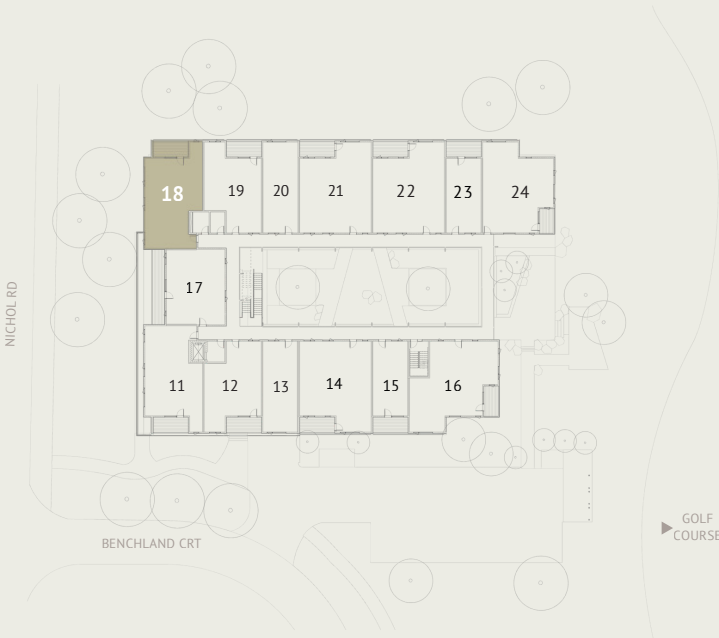

1007 SQ.FT

Mountain views

Open air spa retreat

Underground parking

Welcome lounge

Bike storage & gear wall

Garden courtyard

UNIT 19