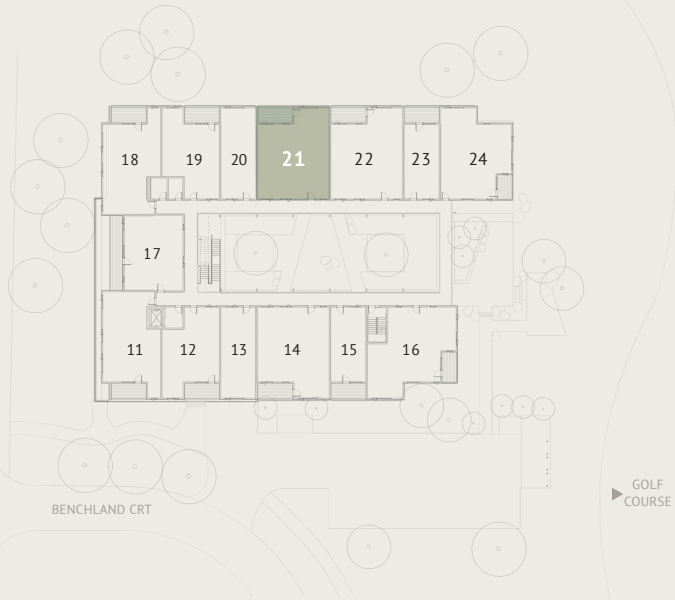

UNIT 21

3 Bed | 2 Bathroom

1193 SQ.FT

Mountain views

Open air spa retreat

Underground parking

Welcome lounge

Bike storage & gear wall

Garden courtyard