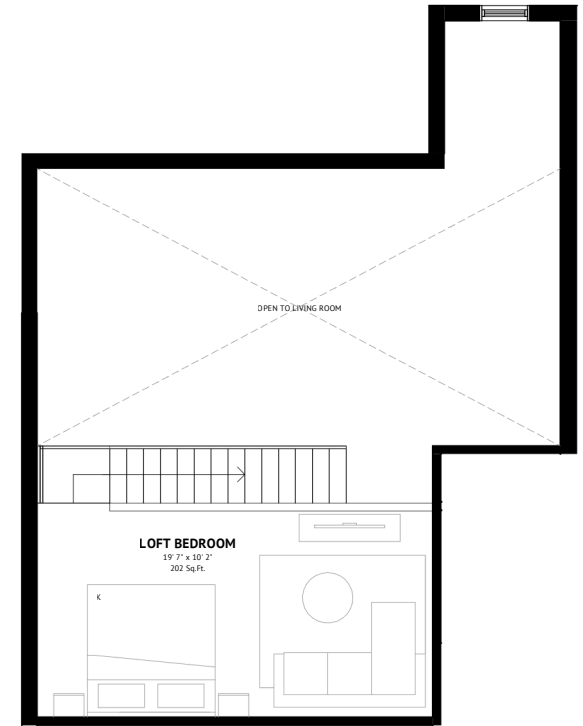

Welcome lounge

Bike storage & gear wall

Garden courtyard

BENCHLAND CRT

GOLF COURSE

LEVEL 3 | 1007 Sq.Ft.

LOFT LEVEL | 208 Sq.Ft.

UNIT 32