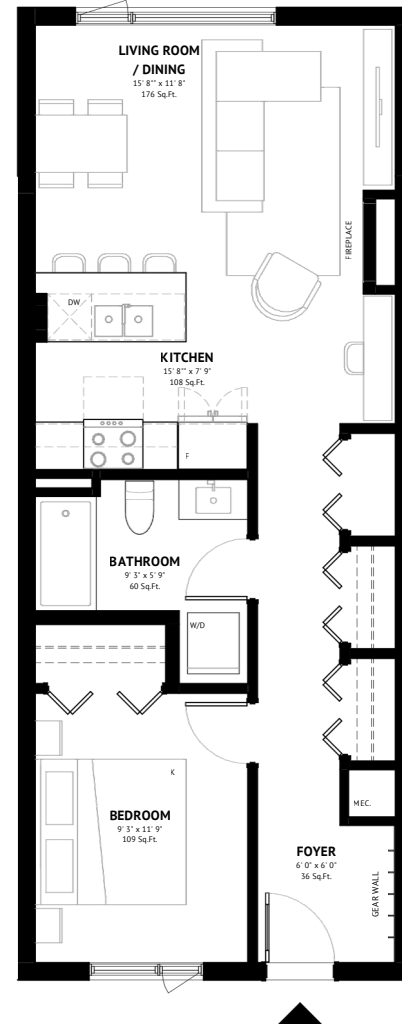

UNIT 20

1 Bed | 1 Bathroom

640 SQ.FT

Mountain views

Open air spa retreat

Underground parking

Welcome lounge

Bike storage & gear wall

Garden courtyard