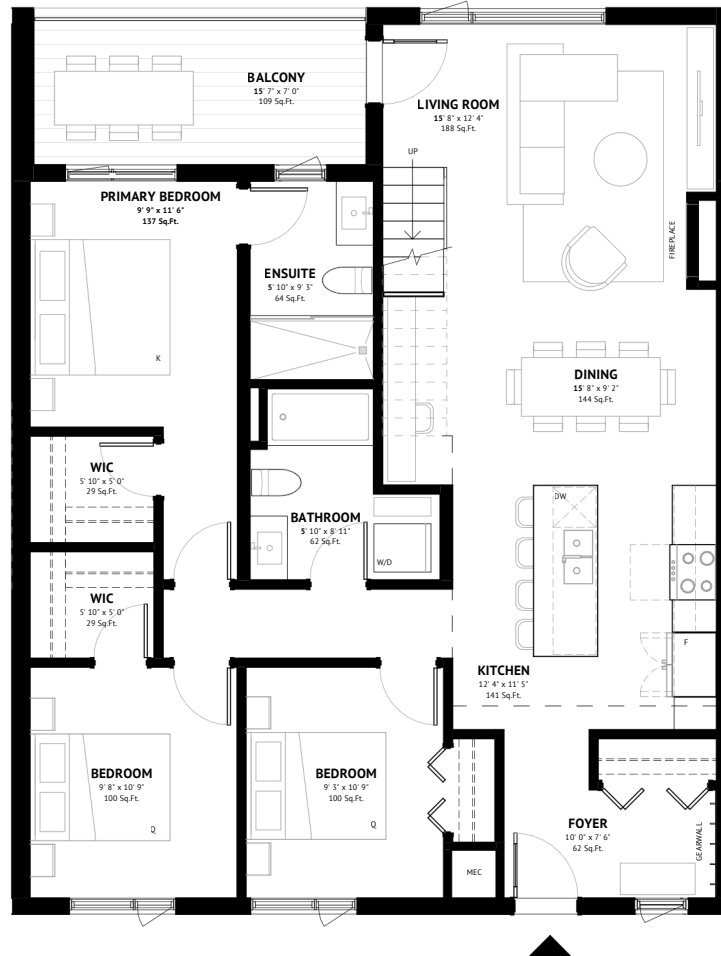

Mountain views

Open air spa retreat

Underground parking

Welcome lounge

Bike storage & gear wall

Garden courtyard

LEVEL 3 | 1193 Sq.Ft.

LOFT LEVEL | 243 Sq.Ft.