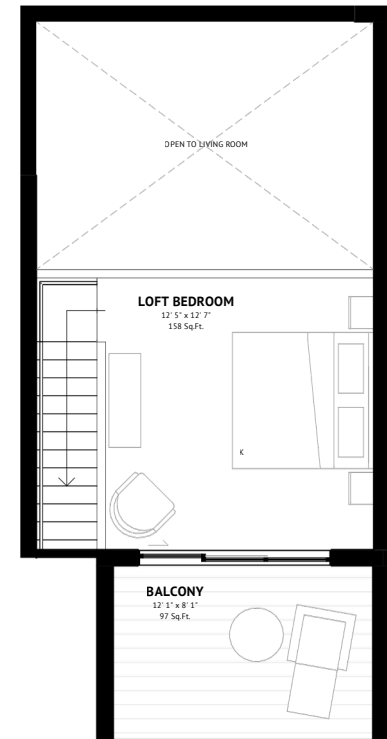

LOFT LEVEL | 167 Sq.Ft.