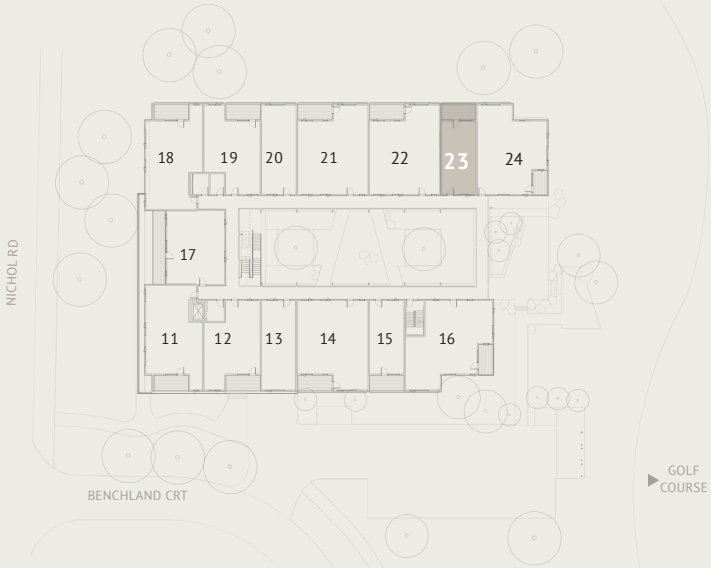

Open air spa retreat

Underground parking

Welcome lounge

Bike storage & gear wall

Garden courtyard

UNIT 24

2 Bed | 2 Bathroom

1104 SQ.FT