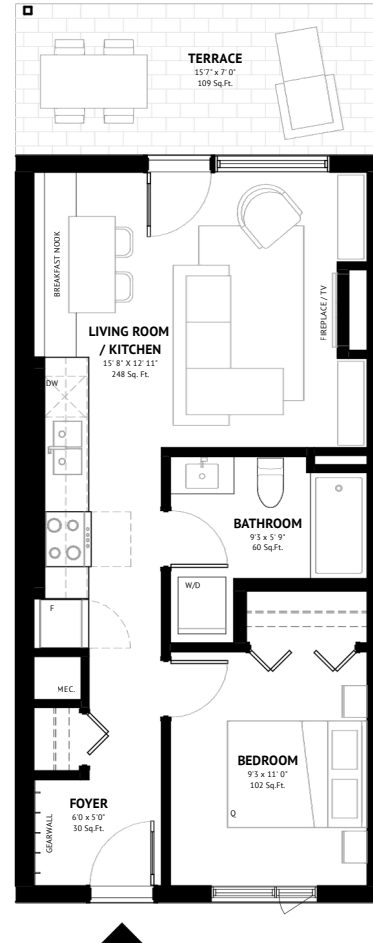

UNIT 15

1 Bed | 1 Bathroom

525 SQ.FT

Mountain views

Open air spa retreat

Underground parking

Welcome lounge

Bike storage & gear wall

Garden courtyard