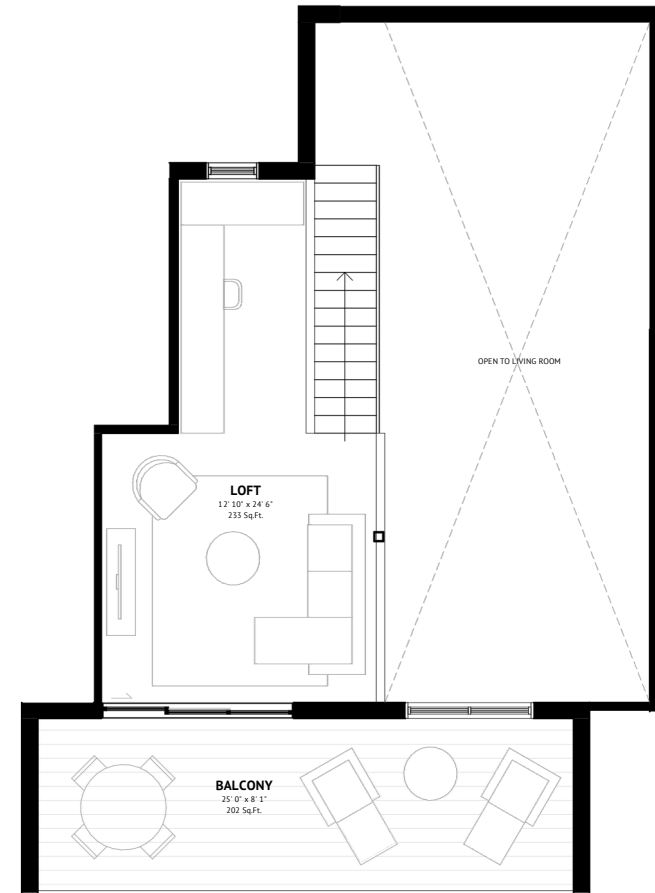

Bike storage & gear wall

Garden courtyard

UNIT 6

1 Bed | 1 Bathroom

525 SQ.FT

Mountain views

Open air spa retreat

Underground parking

Mountain views

Open air spa retreat

Underground parking

Welcome lounge

Bike storage & gear wall

Garden courtyard

LEVEL 3 | 1193 Sq.Ft.

LOFT LEVEL | 243 Sq.Ft.