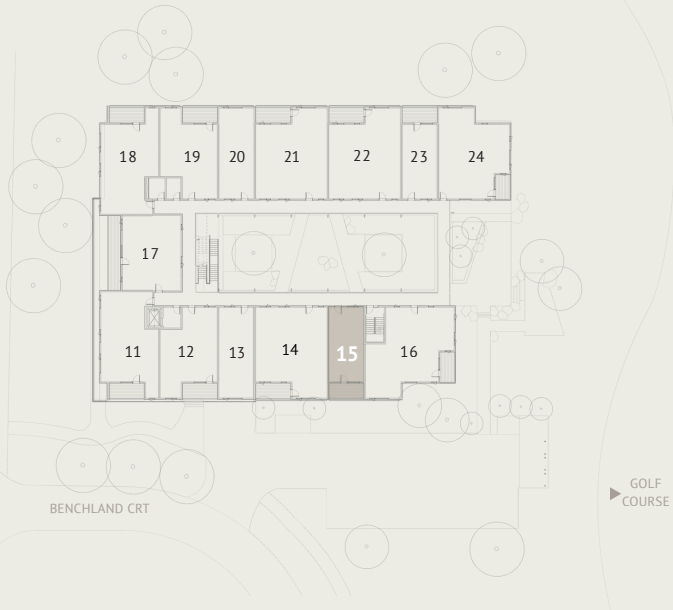

UNIT 15

1 Bed | 1 Bathroom

525 SQ.FT

Mountain views

Open air spa retreat

Underground parking

Welcome lounge

Bike storage & gear wall

Garden courtyard