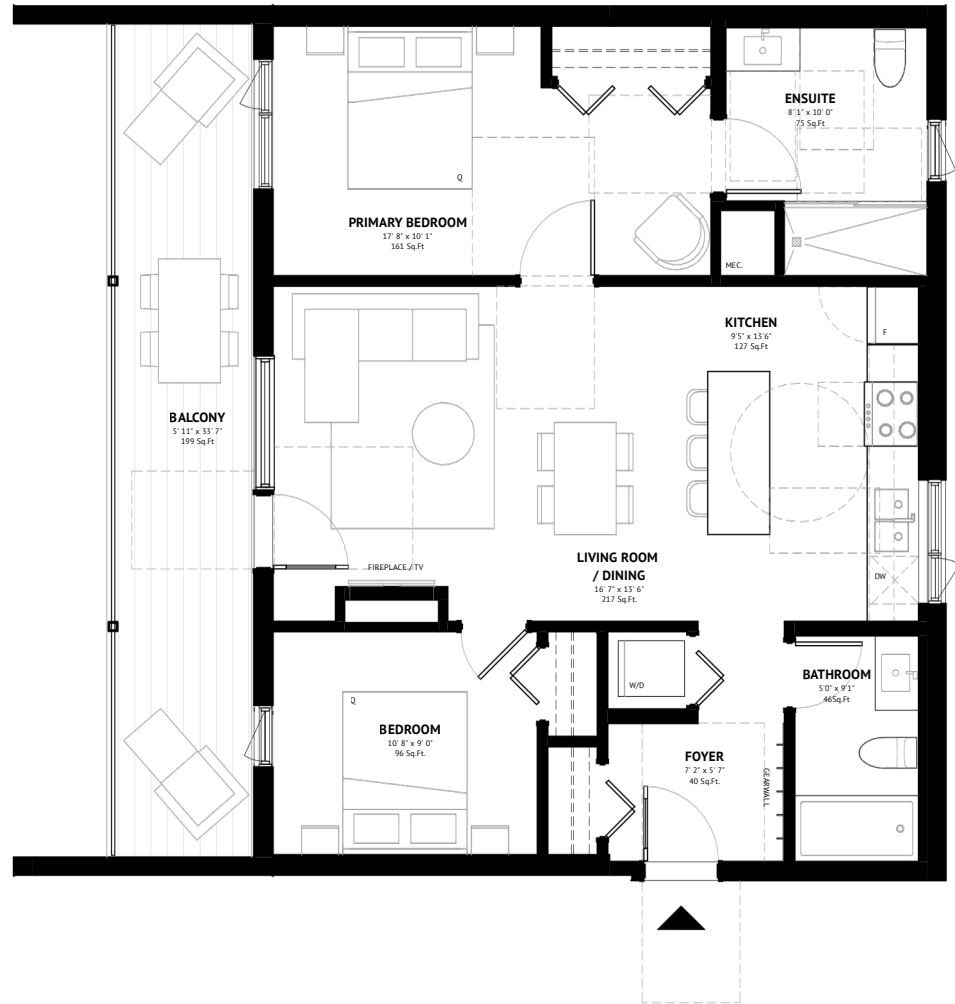

Welcome lounge

Bike storage & gear wall

Garden courtyard

NICHOL RD

BENCHLAND CRT

GOLF COURSE

UNIT 18

2 Bed | 2 Bathroom

1007 SQ.FT

Mountain views

Open air spa retreat

Underground parking

Welcome lounge

Bike storage & gear wall

Garden courtyard

UNIT 19