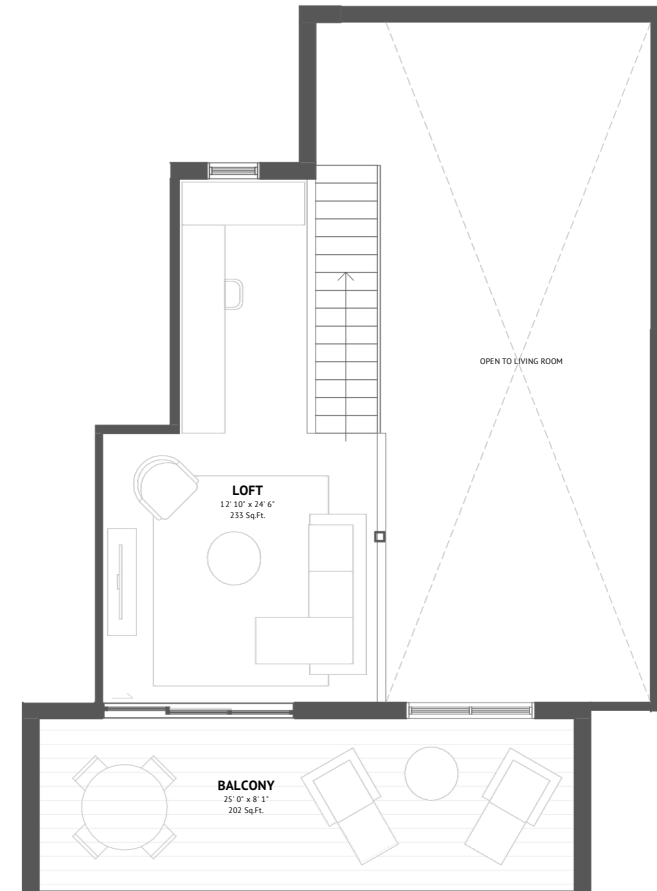

Welcome lounge

Bike storage & gear wall

Garden courtyard

LEVEL 3 | 1193 Sq.Ft.

LOFT LEVEL | 243 Sq.Ft.

UNIT 35

3 Bed | 2 Bathroom | Loft
1436 SQ.FT

Mountain views