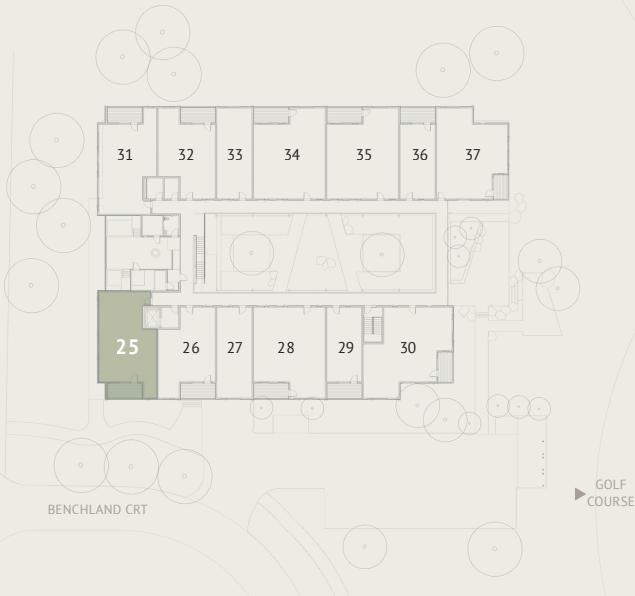

LOFT LEVEL | 208 Sq.Ft.

NICHOL RD

UNIT 26

3 Bed | 2 Bathroom | Loft
994 SQ.FT

Mountain views

Open air spa retreat

Underground parking

Welcome lounge