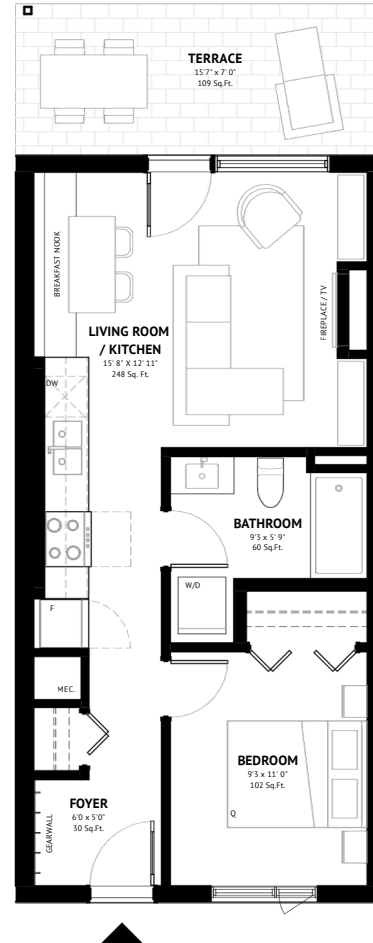

Garden courtyard

UNIT 5

1 Bed | 1 Bathroom

525 SQ.FT

Mountain views

Open air spa retreat

Underground parking

Welcome lounge

Bike storage & gear wall

Garden courtyard

UNIT 6

1 Bed | 1 Bathroom

525 SQ.FT

Mountain views

Open air spa retreat

Underground parking