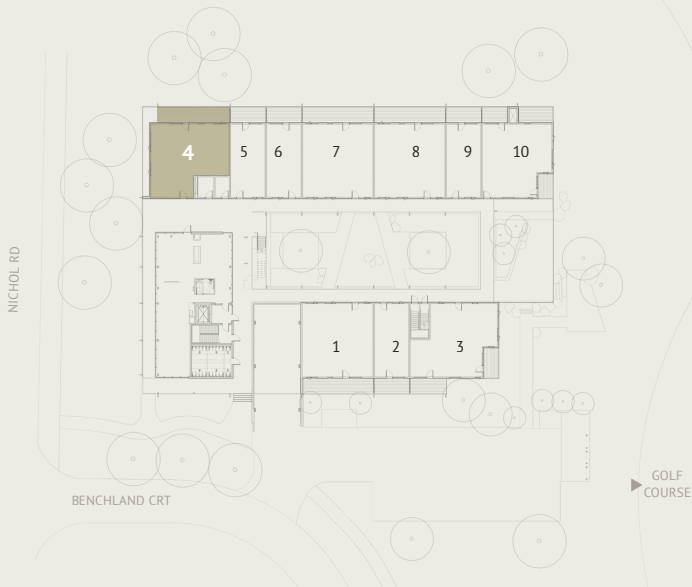

UNIT 4

2 Bed | 2 Bathroom
1039 SQ.FT

Mountain views

Open air spa retreat

Underground parking

Welcome lounge

Bike storage & gear wall

Garden courtyard