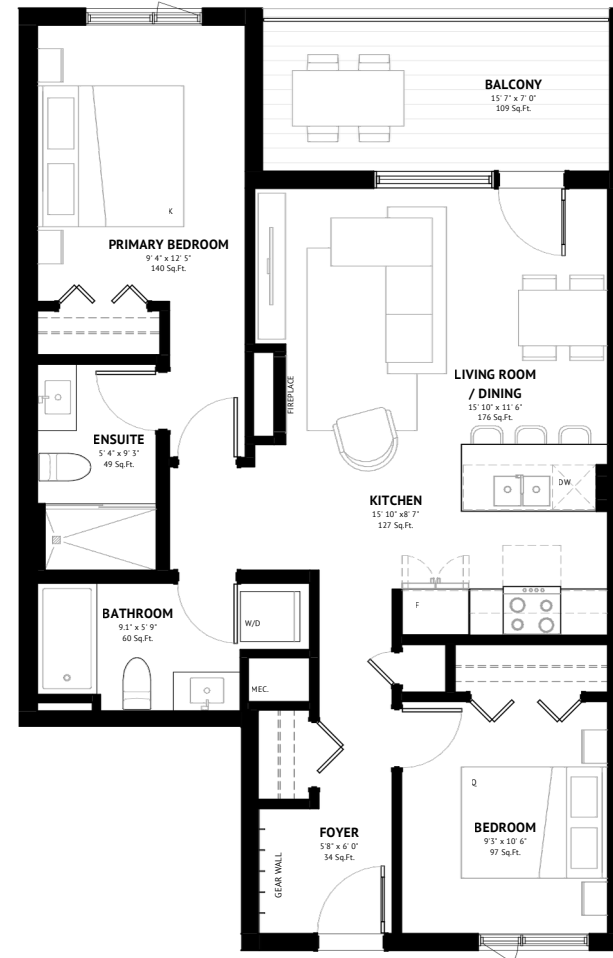

2 Bed | 2 Bathroom

827 SQ.FT

Mountain views

Open air spa retreat

Underground parking

Welcome lounge

Bike storage & gear wall

Garden courtyard