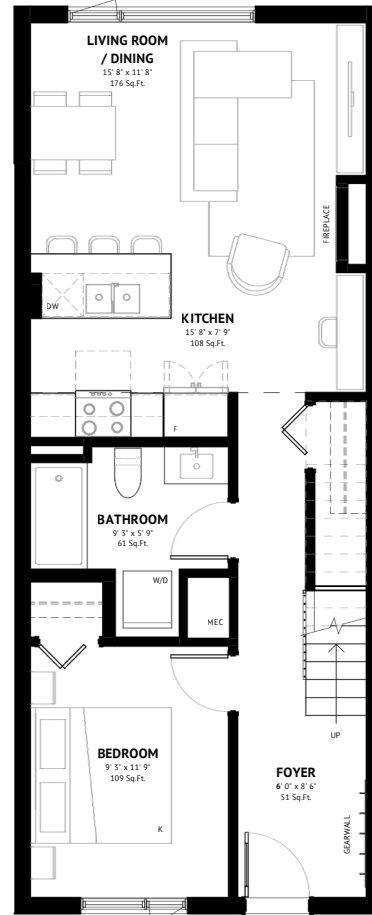

Underground parking

Welcome lounge

Bike storage & gear wall

Garden courtyard

LEVEL 3 | 640 Sq.Ft.

LOFT LEVEL | 160 Sq.Ft.

UNIT 28

3 Bed | 2 Bathroom | Loft
1436 SQ.FT