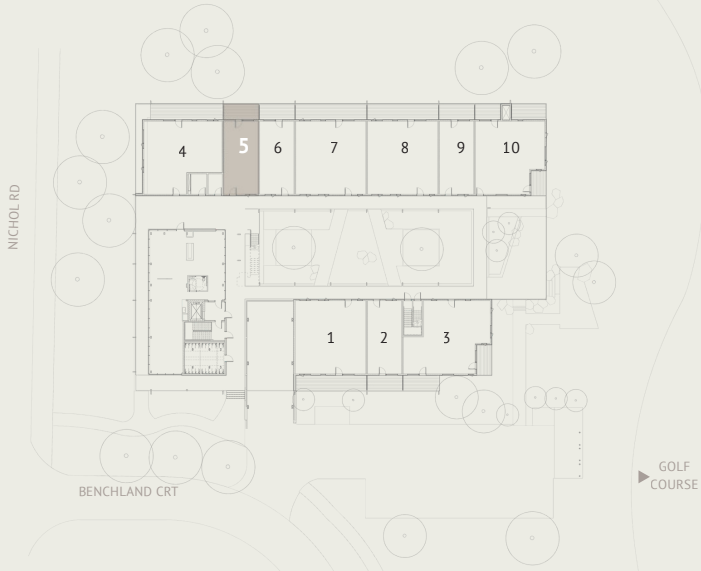

UNIT 5

1 Bed | 1 Bathroom

525 SQ.FT

Mountain views

Open air spa retreat

Underground parking

Welcome lounge

Bike storage & gear wall

Garden courtyard