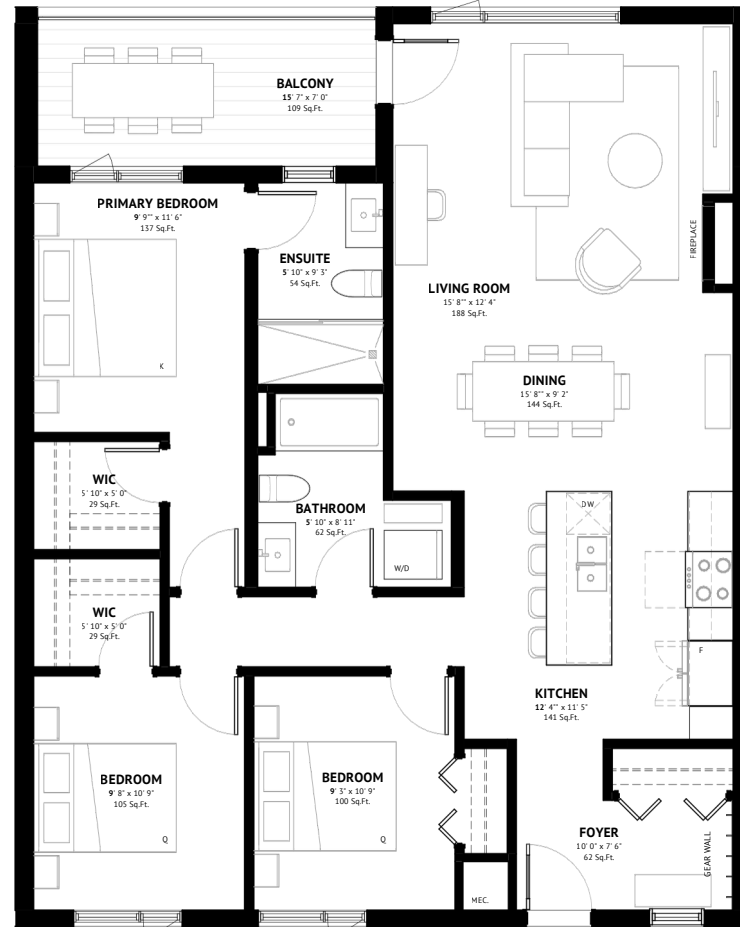

3 Bed | 2 Bathroom

1193 SQ.FT

Mountain views

Open air spa retreat

Underground parking

Welcome lounge

Bike storage & gear wall

Garden courtyard