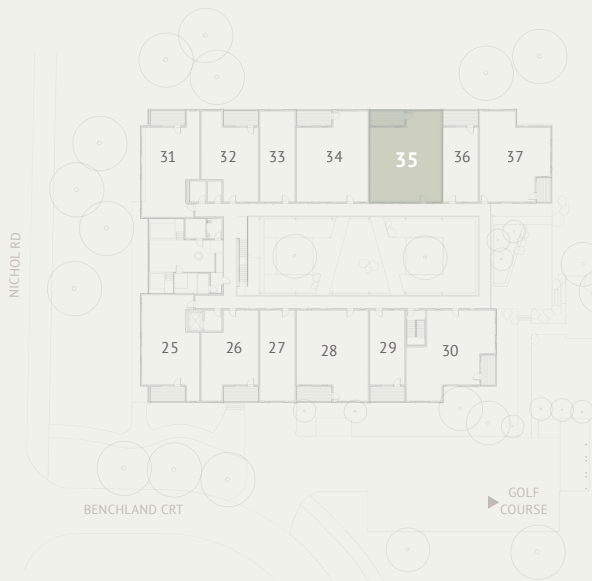

Open air spa retreat

Underground parking

Welcome lounge

Bike storage & gear wall

Garden courtyard

LEVEL 3 | 1193 Sq.Ft.

LOFT LEVEL | 243 Sq.Ft.

UNIT 36