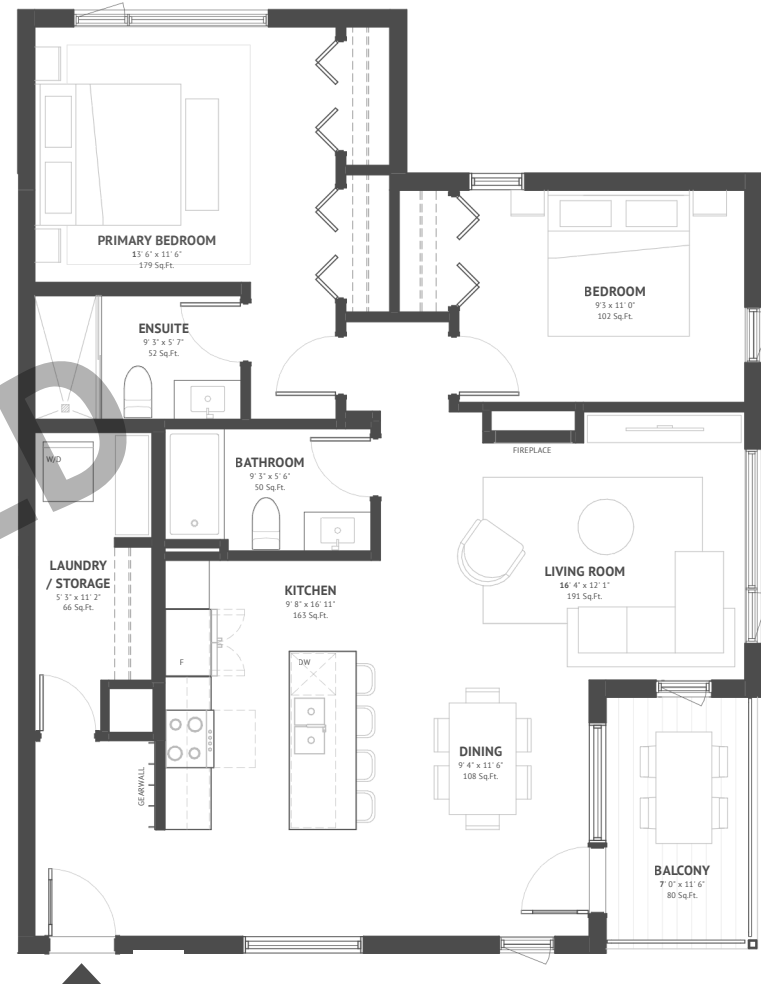

UNIT 24

2 Bed | 2 Bathroom

1104 SQ.FT

Mountain views

Open air spa retreat

Underground parking

Welcome lounge

Bike storage & gear wall

Garden courtyard

SOLO