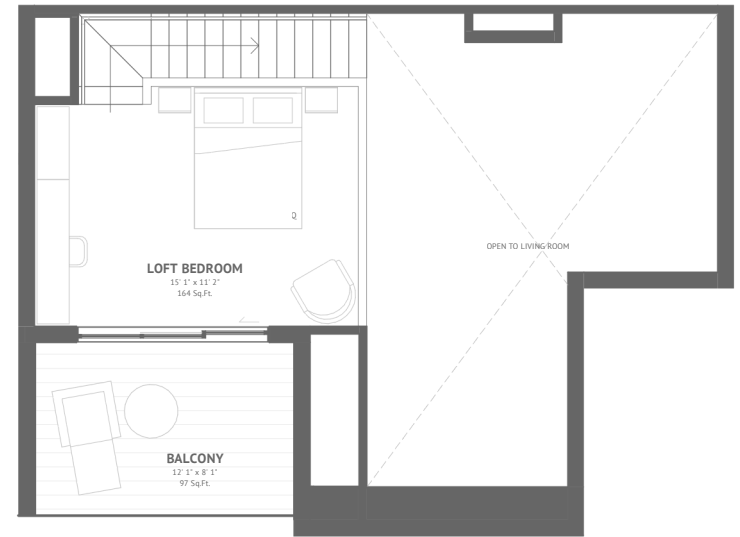

UNIT 37

3 Bed | 2 Bathroom | Loft
1277 SQ.FT

Mountain views

Open air spa retreat

Underground parking

Welcome lounge

Bike storage & gear wall

Garden courtyard

LOFT LEVEL | 173 Sq.Ft.