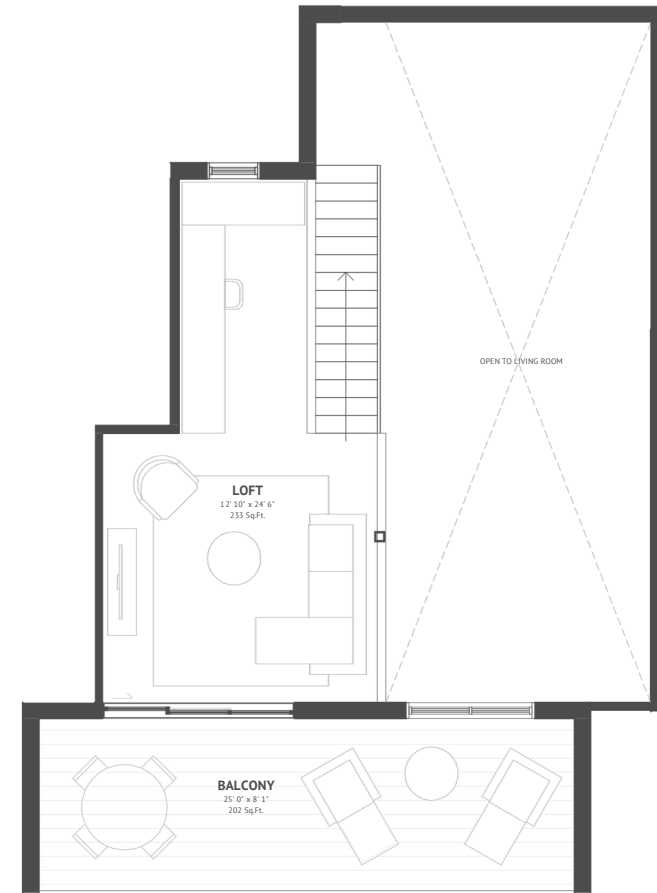

Open air spa retreat

Underground parking

Welcome lounge

Bike storage & gear wall

Garden courtyard

LEVEL 3 | 1193 Sq.Ft.

LOFT LEVEL | 243 Sq.Ft.

UNIT 36