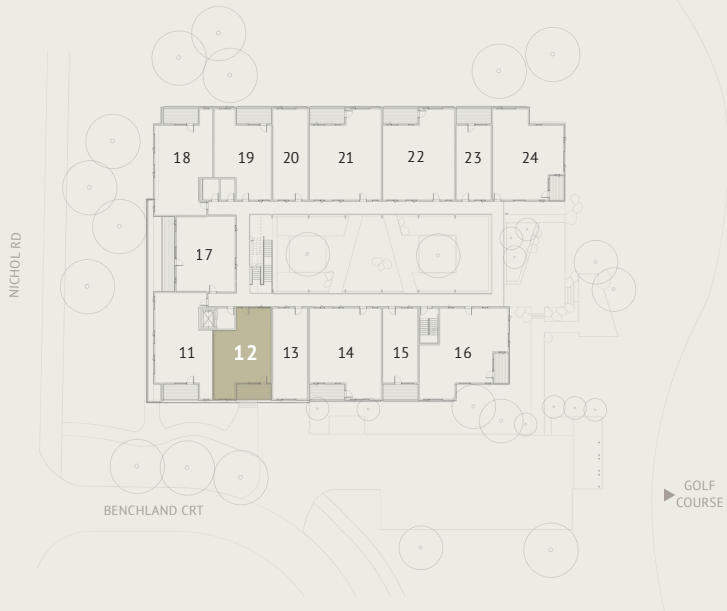

UNIT 12

2 Bed | 2 Bathroom
827 SQ.FT

Mountain views

Open air spa retreat

Underground parking

Welcome lounge

Bike storage & gear wall

Garden courtyard