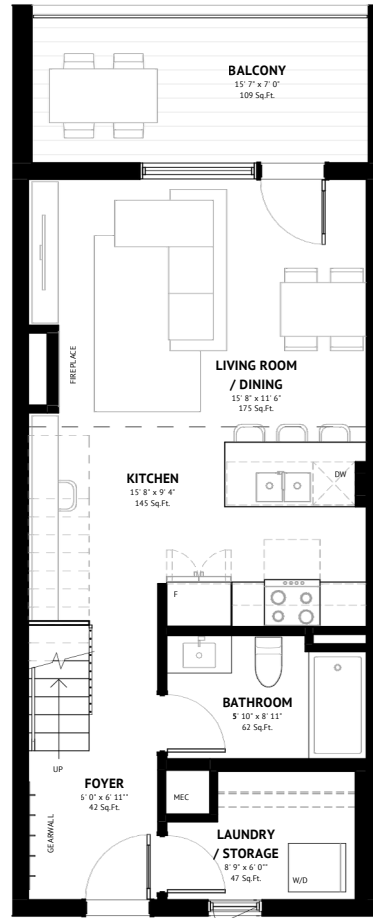

UNIT 29

1 Bed | 1 Bathroom | Loft
692 SQ.FT

Mountain views

Open air spa retreat

Underground parking

Welcome lounge

Bike storage & gear wall

Garden courtyard