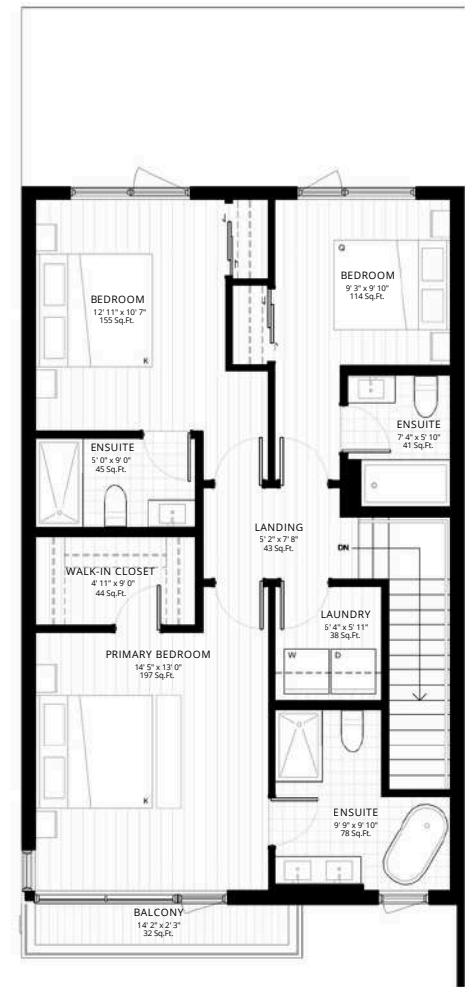

20FT Townhomes Floor Plan

GROUND FLOOR | 709 Sq.Ft.

SECOND FLOOR | 707 Sq.Ft.

THIRD FLOOR | 704 Sq.Ft.

20FT Townhomes Floor Plan | Optional Suite

GROUND FLOOR | 709 Sq.Ft.
incl. Studio | 267 Sq.Ft.

SECOND FLOOR | 707 Sq.Ft.

THIRD FLOOR | 704 Sq.Ft.

24FT Townhomes Floor Plan

GROUND FLOOR | 876 Sq.Ft.

SECOND FLOOR | 880 Sq.Ft.

THIRD FLOOR | 835 Sq.Ft.

24FT Townhomes Floor Plan | Optional Suite

LEARN MORE ABOUT REAL ESTATE OPPORTUNITIES