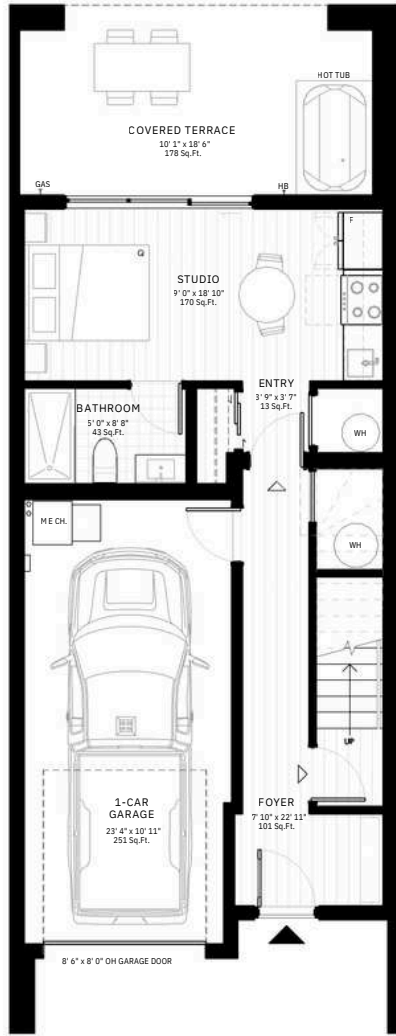

Panel-Ready Refrigerator Range Built-In Microwave Panel-Ready Dishwasher Primary Bathroom Faucet Bathroom Faucet Kitchen Faucet Shower Fixtures Tub Faucet Freestanding Tub Washer • Dryer with Pedestals

20FT Townhomes Floor Plan

GROUND FLOOR | 709 Sq.Ft.

SECOND FLOOR | 707 Sq.Ft.

THIRD FLOOR | 704 Sq.Ft.

20FT Townhomes Floor Plan | Optional Suite

GROUND FLOOR | 709 Sq.Ft.
incl. Studio | 267 Sq.Ft.

SECOND FLOOR | 707 Sq.Ft.