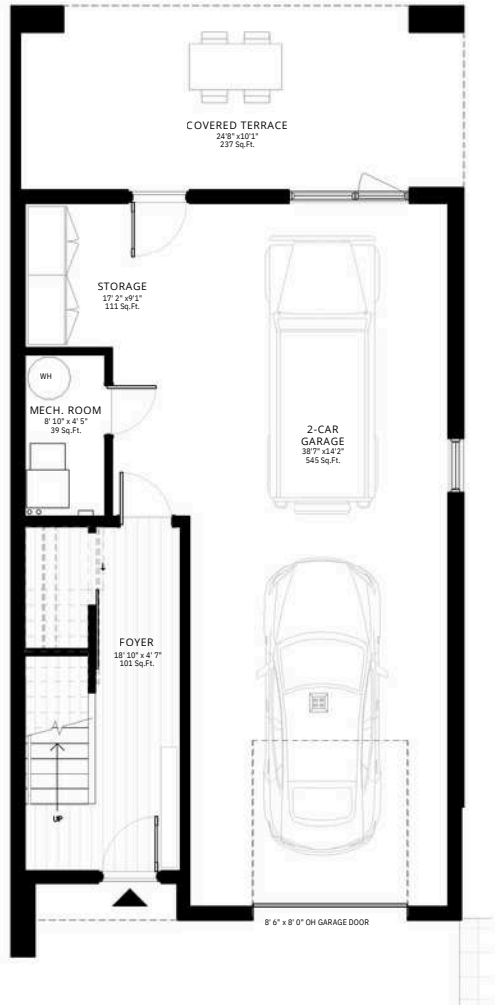

24FT Townhomes Floor Plan

GROUND FLOOR | 876 Sq.Ft.