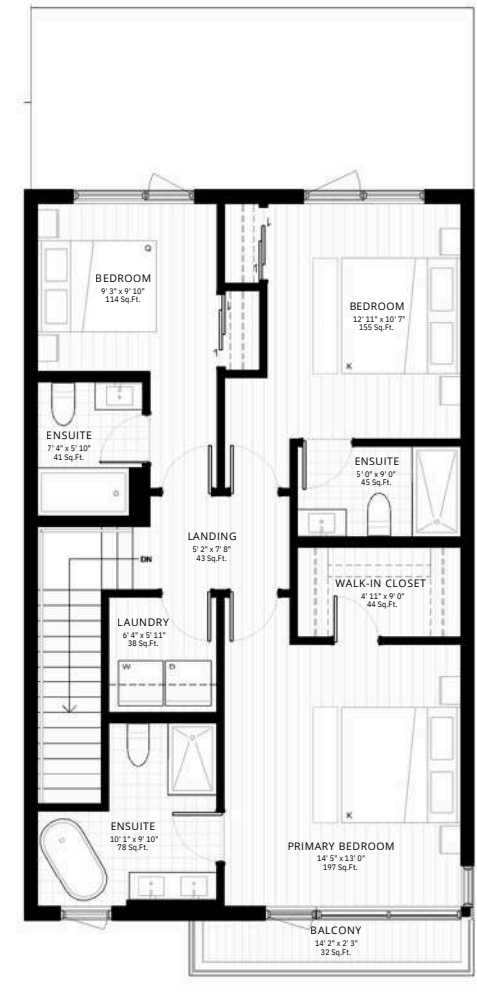

20FT Townhomes Floor Plan

GROUND FLOOR | 709 Sq.Ft.

SECOND FLOOR | 707 Sq.Ft.

THIRD FLOOR | 704 Sq.Ft.

20FT Townhomes Floor Plan | Optional Suite

GROUND FLOOR | 709 Sq.Ft.
incl. Studio | 267 Sq.Ft.

SECOND FLOOR | 707 Sq.Ft.

THIRD FLOOR | 704 Sq.Ft.

24FT Townhomes Floor Plan

GROUND FLOOR | 876 Sq.Ft.

SECOND FLOOR | 880 Sq.Ft.

THIRD FLOOR | 835 Sq.Ft.

24FT Townhomes Floor Plan | Optional Suite

LEARN MORE ABOUT REAL ESTATE OPPORTUNITIES