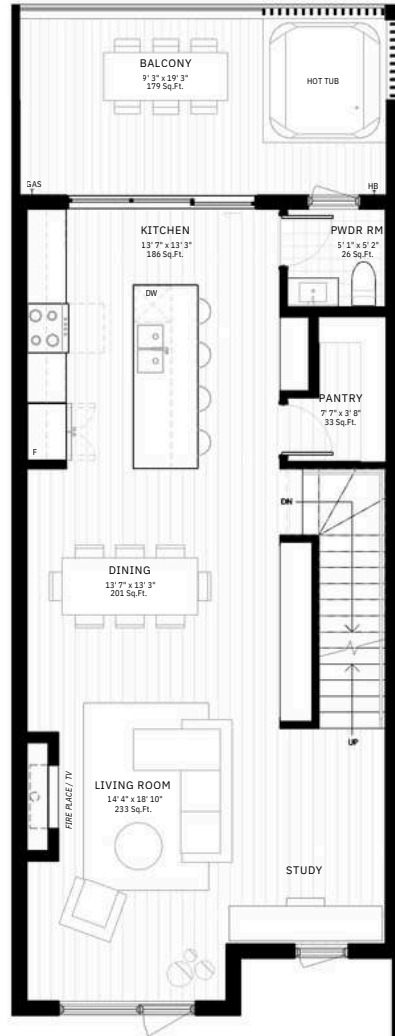

20FT Townhomes Floor Plan

GROUND FLOOR | 709 Sq.Ft.

SECOND FLOOR | 707 Sq.Ft.

THIRD FLOOR | 704 Sq.Ft.

20FT Townhomes Floor Plan | Optional Suite

GROUND FLOOR | 709 Sq.Ft.
incl. Studio | 267 Sq.Ft.

SECOND FLOOR | 707 Sq.Ft.