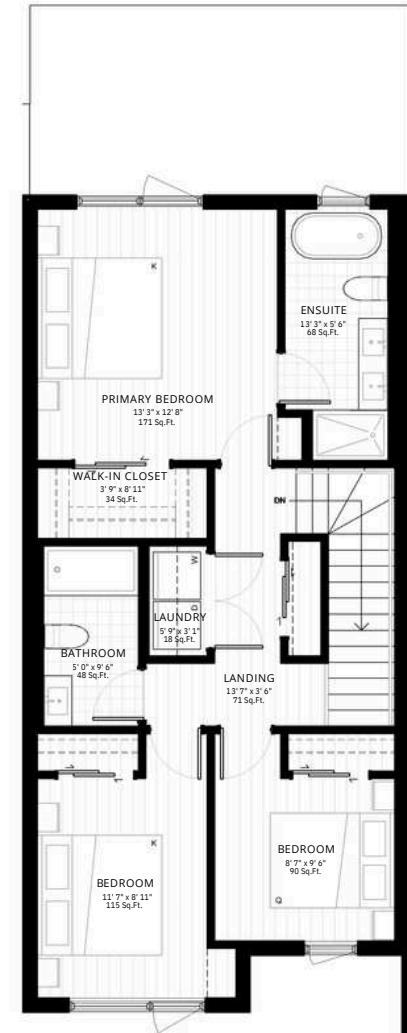

Panel-Ready Refrigerator Range Built-In Microwave Panel-Ready Dishwasher Primary Bathroom Faucet Bathroom Faucet Kitchen Faucet Shower Fixtures Tub Faucet Freestanding Tub Washer • Dryer with Pedestals

20FT Townhomes Floor Plan

GROUND FLOOR | 709 Sq.Ft.

SECOND FLOOR | 707 Sq.Ft.

THIRD FLOOR | 704 Sq.Ft.

20FT Townhomes Floor Plan | Optional Suite

GROUND FLOOR | 709 Sq.Ft.
incl. Studio | 267 Sq.Ft.

SECOND FLOOR | 707 Sq.Ft.