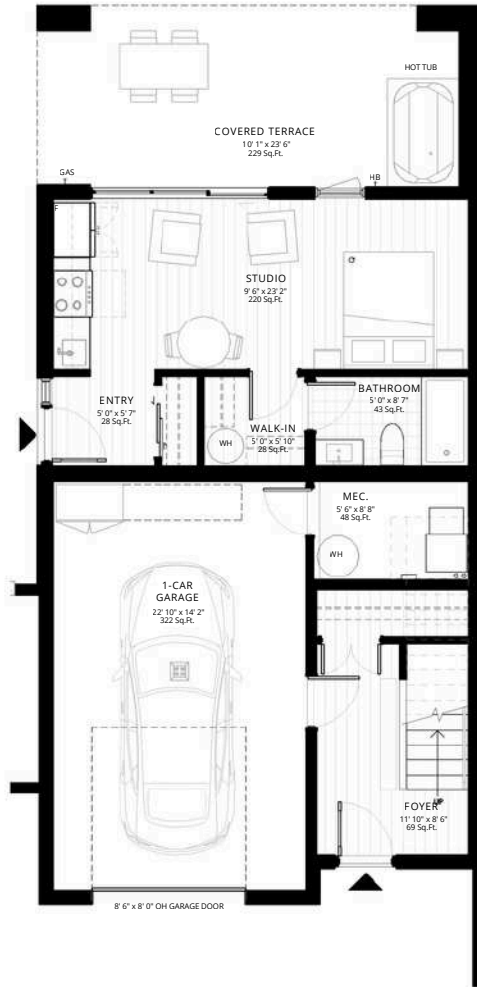

20FT Townhomes Floor Plan

GROUND FLOOR | 709 Sq.Ft.

SECOND FLOOR | 707 Sq.Ft.

THIRD FLOOR | 704 Sq.Ft.

20FT Townhomes Floor Plan | Optional Suite

GROUND FLOOR | 709 Sq.Ft.
incl. Studio | 267 Sq.Ft.

SECOND FLOOR | 707 Sq.Ft.

THIRD FLOOR | 704 Sq.Ft.

24FT Townhomes Floor Plan

GROUND FLOOR | 876 Sq.Ft.

SECOND FLOOR | 880 Sq.Ft.

THIRD FLOOR | 835 Sq.Ft.

24FT Townhomes Floor Plan | Optional Suite

LEARN MORE ABOUT REAL ESTATE OPPORTUNITIES