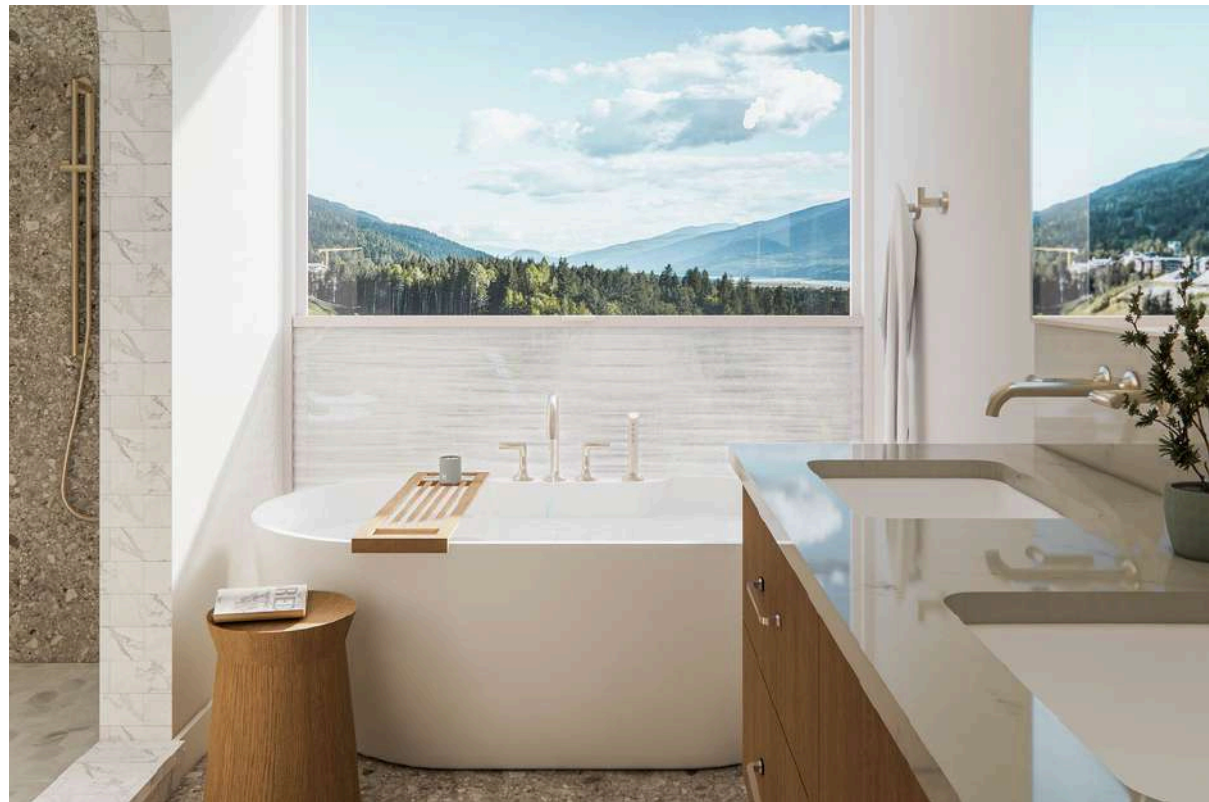

BEDROOMS

3 - 4 +Optional Suite

BATHROOMS

2.5 - 4.5

SQUARE FOOTAGE

Approx. 2,100 - 2,600 SQ FT

For additional information please contact
realestate@revelstokemountainresort.com

CALGARY
4.5 hours