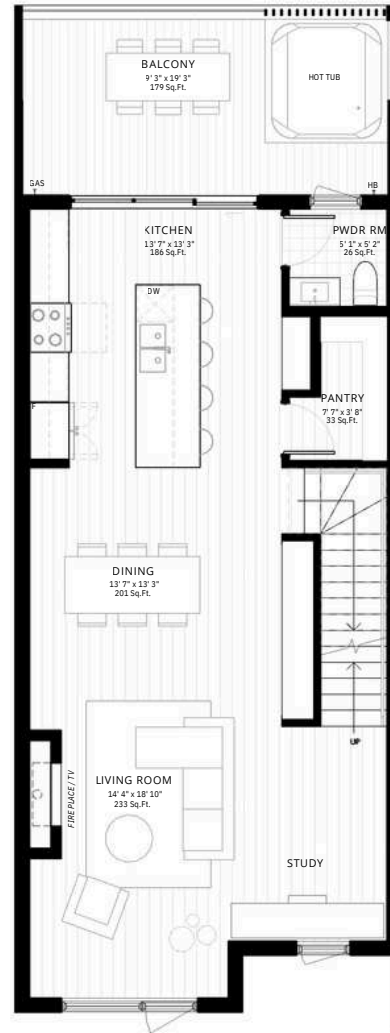

20FT Townhomes Floor Plan

GROUND FLOOR | 709 Sq.Ft.

SECOND FLOOR | 707 Sq.Ft.

THIRD FLOOR | 704 Sq.Ft.

20FT Townhomes Floor Plan | Optional Suite

GROUND FLOOR | 709 Sq.Ft.
incl. Studio | 267 Sq.Ft.

SECOND FLOOR | 707 Sq.Ft.