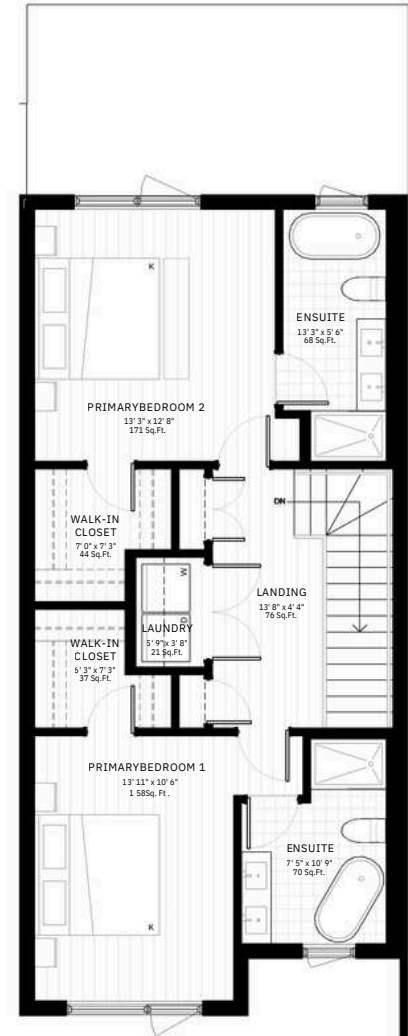

20FT Townhomes Floor Plan

GROUND FLOOR | 709 Sq.Ft.

SECOND FLOOR | 707 Sq.Ft.

THIRD FLOOR | 704 Sq.Ft.

20FT Townhomes Floor Plan | Optional Suite

GROUND FLOOR | 709 Sq.Ft.
incl. Studio | 267 Sq.Ft.

SECOND FLOOR | 707 Sq.Ft.