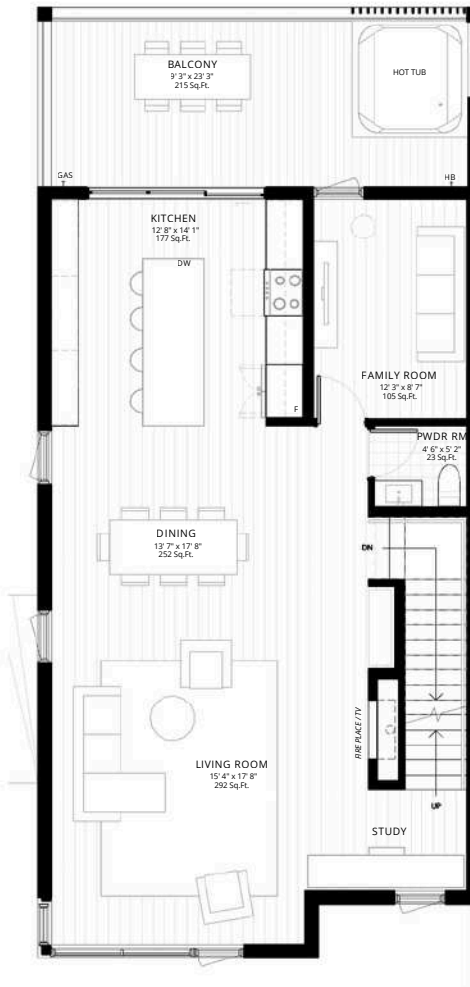

20FT Townhomes Floor Plan

GROUND FLOOR | 709 Sq.Ft.

SECOND FLOOR | 707 Sq.Ft.

THIRD FLOOR | 704 Sq.Ft.

20FT Townhomes Floor Plan | Optional Suite

GROUND FLOOR | 709 Sq.Ft.
incl. Studio | 267 Sq.Ft.

SECOND FLOOR | 707 Sq.Ft.

THIRD FLOOR | 704 Sq.Ft.

24FT Townhomes Floor Plan

GROUND FLOOR | 876 Sq.Ft.

SECOND FLOOR | 880 Sq.Ft.

THIRD FLOOR | 835 Sq.Ft.

24FT Townhomes Floor Plan | Optional Suite

LEARN MORE ABOUT REAL ESTATE OPPORTUNITIES