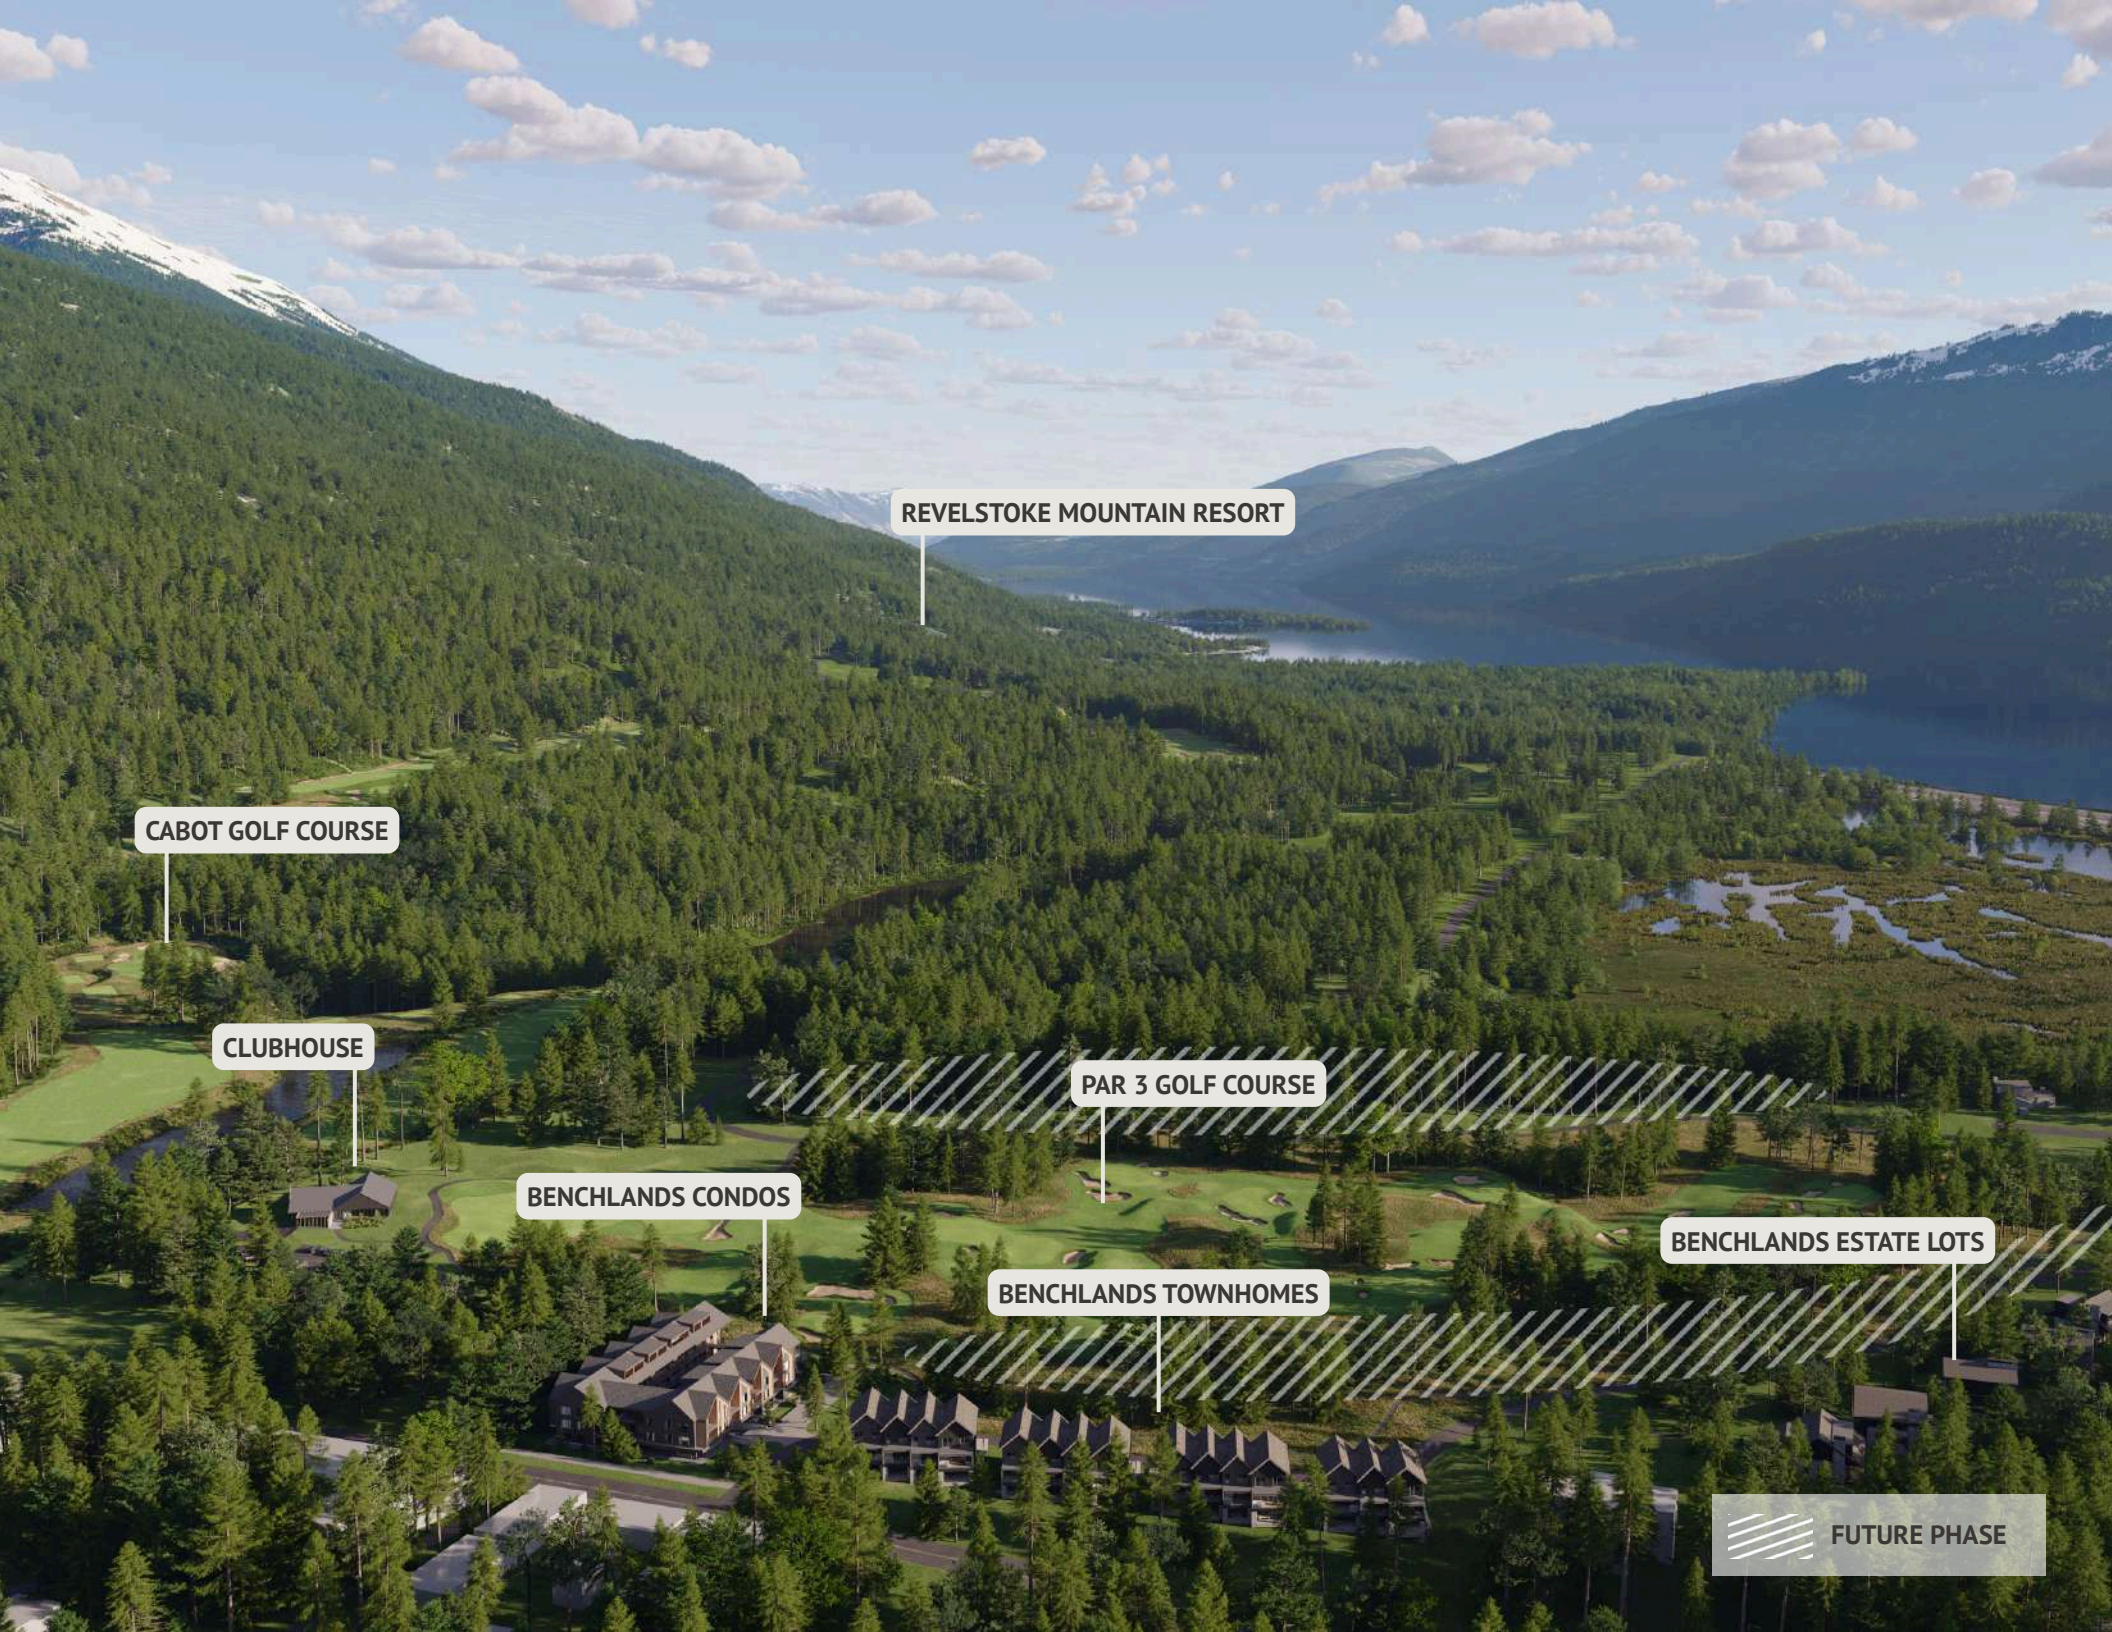

BENCHLANDS

RESIDENCES

TOWNHOMES

Benchlands Townhomes

Benchlands is a vibrant mountain community located minutes away from Revelstoke Mountain Resort and centered on nature, outdoor adventure and modern comfort. With a range of layout and interior design options, Benchlands Townhomes offer the perfect balance of comfort and functionality.

DOWNTOWN CORE
5 minutes

SOUTHSIDE MARKET
3 minutes

MACKENZIE VILLAGE
1 minute

ARROW HEIGHTS ELEMENTARY
1 minute

BENCHLANDS

RESORT AMENITIES
2 minutes

REVELSTOKE MOUNTAIN RESORT
2 minutes

CABOT REVELSTOKE
2 minutes

MOUNTAIN ROAD ESTATES
3 minutes

REGIONAL AIRPORT
3 minutes

KELOWNA
2.5 hours

REVELSTOKE MOUNTAIN RESORT

CABOT GOLF COURSE

CLUBHOUSE

BENCHLANDS CONDOS

PAR 3 GOLF COURSE