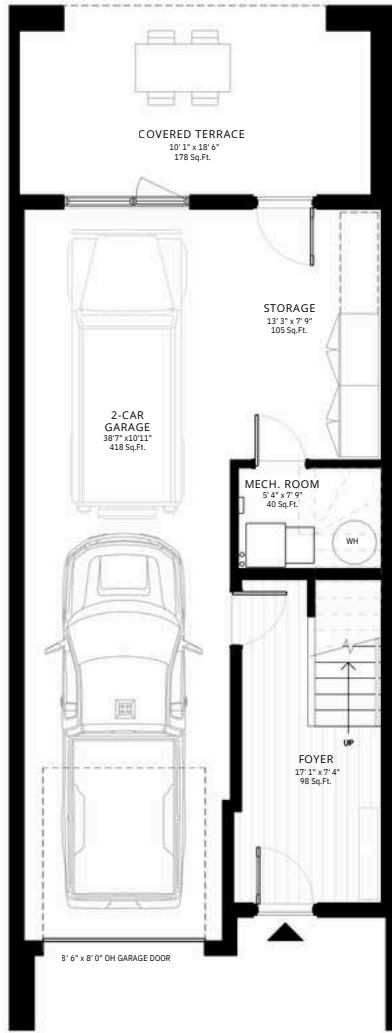

Panel-Ready Refrigerator Range Built-In Microwave Panel-Ready Dishwasher Primary Bathroom Faucet Bathroom Faucet Kitchen Faucet Shower Fixtures Tub Faucet Freestanding Tub Washer • Dryer with Pedestals

20FT Townhomes Floor Plan

GROUND FLOOR | 709 Sq.Ft.

SECOND FLOOR | 707 Sq.Ft.

THIRD FLOOR | 704 Sq.Ft.

20FT Townhomes Floor Plan | Optional Suite

GROUND FLOOR | 709 Sq.Ft.
incl. Studio | 267 Sq.Ft.

SECOND FLOOR | 707 Sq.Ft.